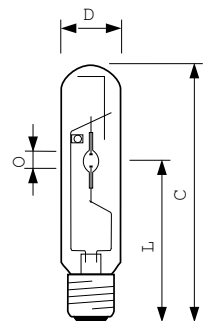

Versions

Dimensional drawing

... D ...

Product	D (max)	O	L	C (max)
MASTER CityWhite CDO-TT Plus 70W/828 E27	36 mm	7.15 mm	102 mm	156 mm

Product
MASTER CityWhite CDO-TT Plus 100W/828 E40
MASTER CityWhite CDO-TT Plus 150W/828 E40
MASTER CityWhite CDO-TT Plus 250W/830 E40