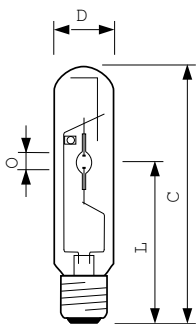

Versions

CDO-TT Plus, 70W, E27

CDO-TT Plus 100W & 150W E40

CDO-TT Plus 250W /830 E40

CDO-TT Plus 50W /828 E27

CDO-TT Plus 250W /940

Dimensional drawing

Product				
MASTER CityWhite CDO-TT Plus 250W/830 E40				
MASTER CityWhite CDO-TT Plus 150W/828 E40				
MASTER CityWhite CDO-TT Plus 100W/828 E40				
MASTER CityWhite CDO-TT Plus 150W/942 E40	46	10	132	211
	mm	mm	mm	mm
MASTER CityWhite CDO-TT Plus 250W/940 E40				

MASTER CityWhite CDO-TT

Dimensional drawing

Product	D (max)	O	L	C (max)
MASTER CityWhite CDO-TT Plus 70W/828 E27	36 mm	7.15 mm	102 mm	156 mm
MASTER CityWhite CDO-TT Plus 50W/828 E27	36 mm	5.25 mm	102 mm	156 mm
MASTER CityWhite CDO-TT Plus 70W/942 E27	36 mm	7.75 mm	102 mm	156 mm