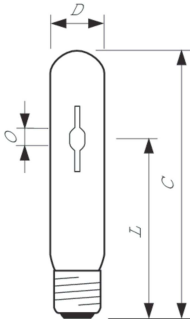

Versions

CDO-TT Plus, 70W, E27

CDO-TT Plus 100W & 150W E40

CDO-TT Plus 250W /830 E40

CDO-TT Plus 50W /828 E27

CDO-TT Plus 250W /940

Dimensional drawing

Product				
MASTER CityWhite CDO-TT Plus 250W/830 E40				
MASTER CityWhite CDO-TT Plus 150W/828 E40				
MASTER CityWhite CDO-TT Plus 100W/828 E40				
MASTER CityWhite CDO-TT Plus 150W/942 E40	46	10	132	211
	mm	mm	mm	mm
MASTER CityWhite CDO-TT Plus 250W/940 E40				

MASTER CityWhite CDO-TT

Dimensional drawing

Product	D (max)	O	L	C (max)
MASTER CityWhite CDO-TT Plus 70W/828 E27	36 mm	7.15 mm	102 mm	156 mm
MASTER CityWhite CDO-TT Plus 50W/828 E27	36 mm	5.25 mm	102 mm	156 mm
MASTER CityWhite CDO-TT Plus 70W/942 E27	36 mm	7.75 mm	102 mm	156 mm