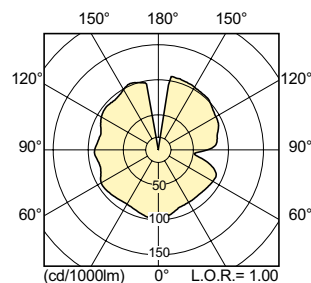

Dati tecnici di illuminazione (3/3)

Order Code	Full Product Name	Flusso luminoso (specificato) (Nom)
12030800	MASTER CityWhite CDO-TT Plus 70W/828 1SL/12	7500 lm
12032200	MASTER CityWhite CDO-TT Plus 100W/828 E40	10500 lm

Order Code	Full Product Name	Flusso luminoso (specificato) (Nom)
12034600	MASTER CityWhite CDO-TT Plus 150W/828 E40	16500 lm
12197800	MASTER CityWhite CDO-TT Plus 250W/830 E40	28300 lm
18561100	MASTER CityWhite CDO-TT Plus 50W/828 E27	5500 lm

Meccanica e corpo

Order Code	Full Product Name	Forma lampadina
12030800	MASTER CityWhite CDO-TT Plus 70W/828 1SL/12	T35
12032200	MASTER CityWhite CDO-TT Plus 100W/828 E40	T46
12034600	MASTER CityWhite CDO-TT Plus 150W/828 E40	T46
12197800	MASTER CityWhite CDO-TT Plus 250W/830 E40	T46
18561100	MASTER CityWhite CDO-TT Plus 50W/828 E27	T31