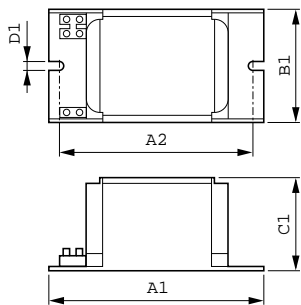

Product	A1	A2	B1	C1	D1
BSN 70 L33-A2-TS 230V 50Hz HD1-118					
BSN 400 L33-A2-TS 230V 50Hz HD3-166	6,2 mm	84,0 mm	166,0 mm	147,5 mm	102,0 mm

Operating and Electrical

Frecven ă de intrare	50 Hz
Tensiune de intrare	230 V