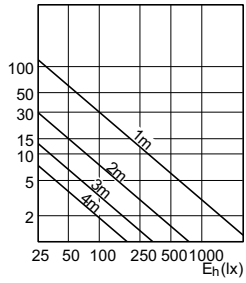

MASTER LED Lamps

Application

- Hotel, restoran, bar, kafe
- Lobi, koridor, tangga, toilet, area resepsionis

Versions

Dimensional drawing

Product	D	C
MASTER LED 7-50W 2700K MR16 15D Dim	54 mm	50 mm

MASTER LED Lamps

Accent Diagrams

Beam Diagrams