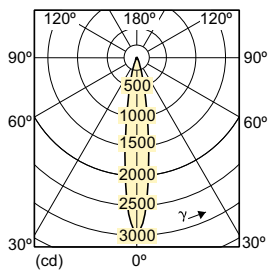

MASTER LED Lamps

Application

- Hotel, restoran, bar, kafe
- Lobi, koridor, tangga, toilet, area resepsionis

Versions

Dimensional drawing

Product	D	C
MASTER LED 7-50W 2700K MR16 15D Dim	54 mm	50 mm

MASTER LED Lamps

Accent Diagrams

Beam Diagrams