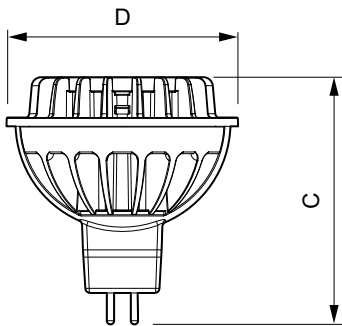

MASTER LED Lamps

Application

- Hotel, restoran, bar, kafe
- Lobi, koridor, tangga, toilet, area resepsionis

Versions

Dimensional drawing

Product	D	C
MASTER LED 7-50W 2700K MR16 15D Dim	54 mm	50 mm

MASTER LED Lamps