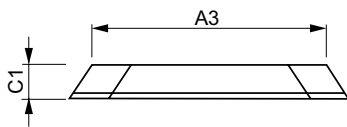

Application

- 20/35/50 W accent and decorative lighting for shops, public spaces, lobbies and offices
- Suitable for indoor use only

PrimaVision Mini for CDM

Versions

Dimensional drawing

Product	D1	C1	A1	A2	A3	B1
HID-PV m 20 /I CDM 220-240V 50/60Hz	4.8 mm	34.0 mm	234.7 mm	225.1 mm	202.0 mm	49.4 mm