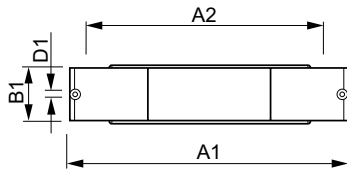

Application

- 20/35/50 W accent and decorative lighting for shops, public spaces, lobbies and offices
- Suitable for indoor use only

PrimaVision Mini for CDM

Versions

Dimensional drawing

Product	D1	C1	A1	A2	A3	B1
HID-PV m 20 /I CDM 220-240V 50/60Hz	4.8 mm	34.0 mm	234.7 mm	225.1 mm	202.0 mm	49.4 mm

Product	D1	C1	A1	A2	B1
HID-PV m 20 /S CDM 220-240V 50/60Hz	4.2 mm	30.2 mm	97.3 mm	88.3 mm	43.3 mm
HID-PV m 35 /S CDM 220-240V 50/60Hz	4.2 mm	30.2 mm	97.3 mm	88.3 mm	43.3 mm
HID-PV m 50 /S CDM HPF 220-240V 50/60Hz	4.2 mm	30.2 mm	97.3 mm	88.3 mm	43.3 mm