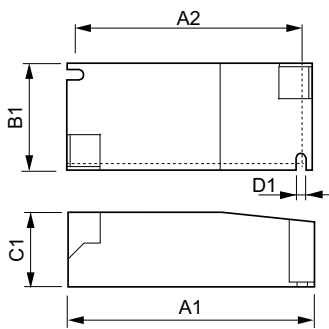

Application

- 20/35/50 W accent and decorative lighting for shops, public spaces, lobbies and offices
- Suitable for indoor use only

PrimaVision Mini for CDM

Versions

Dimensional drawing

Product	D1	C1	A1	A2	A3	B1
HID-PV m 20 /I CDM 220-240V 50/60Hz	4.8 mm	34.0 mm	234.7 mm	225.1 mm	202.0 mm	49.4 mm