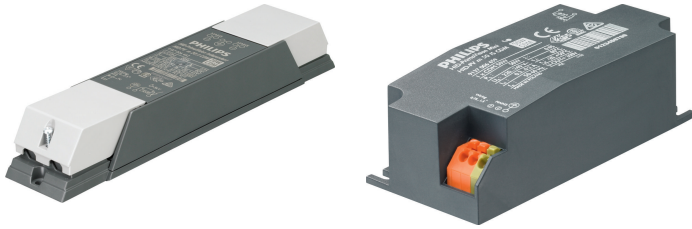

PrimaVision Mini (20W, 35W & 50W) for CDM – Miniature size to enhance creativity

PrimaVision Mini for CDM

Miniature HID electronic gear for PGJ5 CDM lamps – freeing up the boundaries of creativity and innovation in luminaire design

Benefits

- Miniaturization enables stylish luminaire design and retrofit halogen replacement
- Optimal lamp performance thanks to minimal lamp power tolerance
- Easy luminaire design-in

Features

- Loop Through feature (in independent version)
- Smallest gear and highest wattage in miniature size
- Minimal lamp power spread
- Microprocessor-controlled
- Lamp end-of-life detection
- High Tambient and Tcase temperatures
- Long lifetime of 40,000 hours

Application

- 20/35/50 W accent and decorative lighting for shops, public spaces, lobbies and offices
- Suitable for indoor use only

PrimaVision Mini for CDM

Versions

Dimensional drawing

Product	D1	C1	A1	A2	A3	B1
HID-PV m 20 /I CDM 220-240V 50/60Hz	4.8 mm	34.0 mm	234.7 mm	225.1 mm	202.0 mm	49.4 mm