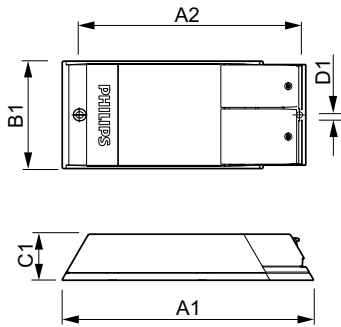

Versions

Dimensional drawing

A1

Product

HID-PV E 70 /I CDM 220-240V

HID-PV E 35 /I CDM 220-240V

Product	D1	C1	A1	A2	B1	B2
HID-PV E 35 /S CDM 220-240V	4.9 mm	32.2 mm	109.6 mm	98.5 mm	74.4 mm	63.7 mm
HID-PV E 70 /S CDM 220-240V	4.9 mm	32.2 mm	109.6 mm	98.5 mm	74.4 mm	63.7 mm