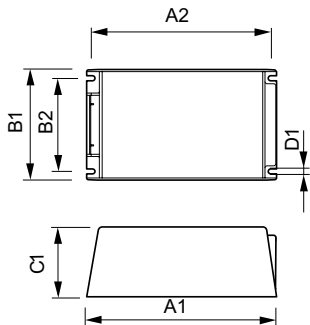

PrimaVision for CDM Elite MW

Application

- High-bay shop lighting
- Flood and area lighting
- Road lighting and petrol stations
- Offices and industry

Versions

Dimensional drawing

Product	D1	C1	A1	A2	B1	B2
HID-PV 315 /S CDM	4.2 mm	60.0	215.0	204.5	128.5	111.5
220-240V 50/60Hz		mm	mm	mm	mm	mm