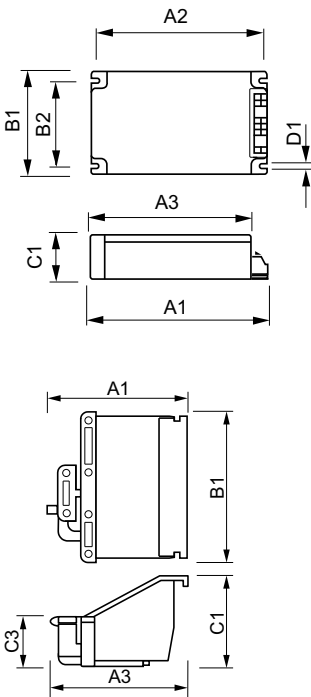

Versions

HID-STRAIN RELIEF

Dimensional drawing

Product	D1	C1	A1	A2	B1	B2
HID-PV 100 /S SDW- TG 220-240V 50/60Hz	4.5 mm	37.0 mm	150.0 mm	133.6 mm	90.0 mm	70.0 mm

Product	C1	C3	A1	A3	B1
HID-STRAIN RELIEF	30 mm	16 mm	40 mm	40 mm	62 mm