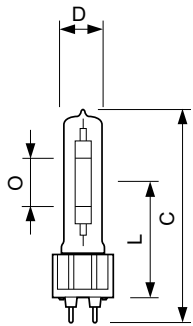

## Dimensional drawing

Product	D (max)	D	O	L (min)	L (max)	L	C (max)
MASTER SDW-TG Mini 100W/825 GX12-11CT/12	20 mm	0.75 in	18 mm	54.5 mm	57.5 mm	56	110 mm
MASTER SDW-TG Mini 50W/825 GX12-11CT/12	20 mm	0.75 in	14.5 mm	53.5 mm	56.5 mm	55 mm	103 mm