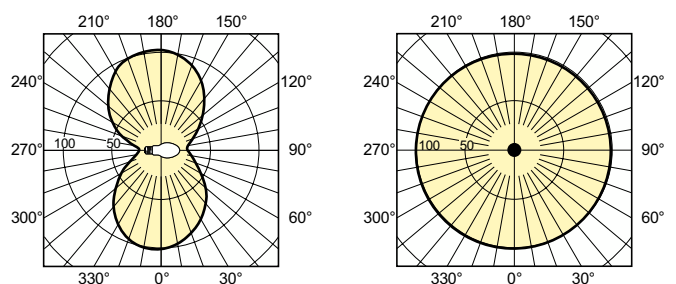

Operating and Electrical

Order Code	Full Product Name	Voltage (Nom)	Power	
			Consumption	
92813600	MASTER SON APIA Plus Xtra 50W E27 1SL/24	81 V	51.0 W	
92817400	MASTER SON APIA Plus Xtra 70W E27 1SL/24	92 V	74.0 W	
92743600	MASTER SON APIA Plus Xtra 100W E40 1SL/12	97 V	100.0 W	

Order Code	Full Product Name	Voltage (Nom)	Power	
			Consumption	
92745000	MASTER SON APIA Plus Xtra 150W E40 1SL/12	97 V	154.0 W	
92773300	MASTER SON APIA Plus Xtra 250W E40 1SL/12	96 V	260.0 W	

Mechanical and Housing

Order Code	Full Product Name	Bulb Shape
92813600	MASTER SON APIA Plus Xtra 50W E27 1SL/24	B70
92817400	MASTER SON APIA Plus Xtra 70W E27 1SL/24	B70
92743600	MASTER SON APIA Plus Xtra 100W E40 1SL/12	B75

Order Code	Full Product Name	Bulb Shape
92745000	MASTER SON APIA Plus Xtra 150W E40 1SL/12	BD90
92773300	MASTER SON APIA Plus Xtra 250W E40 1SL/12	BD90

Approval and Application

Order Code	Full Product Name	Energy	Mercury	Mercury
		Consumption kWh/1000 h	(Hg) Content (Max)	(Hg) Content (Nom)
92813600	MASTER SON APIA Plus Xtra 50W E27 1SL/24	51 kWh	9.8 mg	9.8 mg
92817400	MASTER SON APIA Plus Xtra 70W E27 1SL/24	74 kWh	12.2 mg	12.2 mg
92743600	MASTER SON APIA Plus Xtra 100W E40 1SL/12	100 kWh	16.3 mg	16.3 mg
92745000	MASTER SON APIA Plus Xtra 150W E40 1SL/12	154 kWh	15.1 mg	15.1 mg

Order Code	Full Product Name	Energy	Mercury	Mercury
		Consumption kWh/1000 h	(Hg) Content (Max)	(Hg) Content (Nom)
92773300	MASTER SON APIA Plus Xtra 250W E40 1SL/12	260 kWh	15.1 mg	15.1 mg