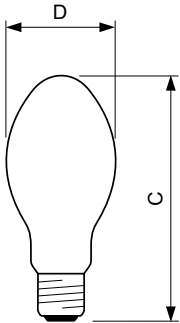

Warnings and Safety

Versions

MASTER SON APIA Plus Xtra

Dimensional drawing

Product

MASTER SON APIA Plus Xtra 50W E27 1SL/24
MASTER SON APIA Plus Xtra 100W E40 1SL/12
MASTER SON APIA Plus Xtra 70W E27 1SL/24