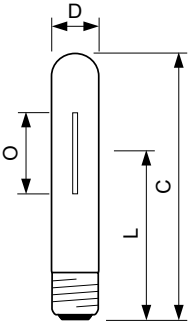

Application

- Road and residential lighting
- Decorative floodlighting
- Commercial and industrial applications
- Recreational sports facilities Outdoor and Indoor

Warnings and Safety

- Control gear must include end-of-life protection (IEC60662, IEC 62035)
- A lamp breaking is extremely unlikely to have any impact on your health. If a lamp breaks, ventilate the room for 30 minutes and remove the parts, preferably with gloves. Put them in a sealed plastic bag and take it to your local waste facilities for recycling. Do not use a vacuum cleaner.

SON-T

Versions

Dimensional drawing

Product	D (max)	O	L	C (max)
SON-T 70W/220 E27 1CT/12	36 mm	42 mm	102 mm	156 mm
SON-T 150W E E40 SL/12	47 mm	58 mm	132 mm	209 mm
SON-T 1000W E E40 1SL/4	66 mm	145 mm	240 mm	390 mm
SON-T 100W E E40 SL/12				
SON-T 400W E E40 SL/12	47 mm	82 mm	175 mm	286 mm
SON-T 250W E E40 SL/12	47 mm	66 mm	158 mm	255 mm