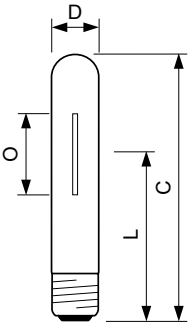

SON-T

Versions

Dimensional drawing

Product

SON-T 1000W E E40 1SL/4
SON-T 150W E E40 SL/12
SON-T 100W E E40 1SL
SON-T 100W E E40 SL/12
SON-T 400W E E40 SL/12
SON-T 250W E E40 SL/12
SON-T 70W/220 E27 1CT/12

Controls and Dimming

Dimmable	Yes

General Information

Operating Position	UNIVERSAL
System Description	External Ignitor (E)

Light Technical

Color Code	220
Correlated Color Temperature (Nom)	2000 K
Color Rendering Index (Max)	25
Color Rendering Index (Nom)	-

Mechanical and Housing

Bulb Finish	Clear

Approval and Application

Order Code	Full Product Name	Energy Consumption kWh/1000 h	Energy Efficiency Label (EEL)	Mercury (Hg) Content (Nom)
928152800035	SON-T 70W/220 E27 1CT/12	77 kWh	A+	16 mg
928481500092	SON-T 100W E E40 SL/12	110 kWh	A+	20.4 mg
928481500097	SON-T 100W E E40 1SL	110 kWh	A+	20.4 mg
928487100096	SON-T 150W E E40 SL/12	162 kWh	A+	20.4 mg
928487200098	SON-T 250W E E40 SL/12	275 kWh	A+	20.4 mg
928487300098	SON-T 400W E E40 SL/12	431 kWh	A+	24.5 mg
928487400091	SON-T 1000W E E40 1SL/4	1056 kWh	A++	22.65 mg

Operating and Electrical (1/2)