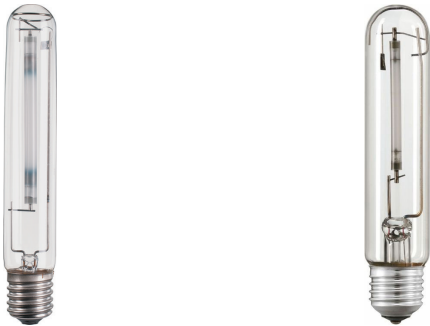

MASTER SON-T PIA Plus

Προειδοποίηση & ασφάλεια

- Ο εξοπλισμός ελέγχου πρέπει να περιλαμβάνει προστασία κύκλου τέλους ζωής (IEC60662, IEC 62035)
- Ένας λαμπτήρας που σπάει είναι εξαιρετικά απίθανο να έχει επίδραση στην υγεία σας. Εάν σπάσει ένας λαμπτήρας, αερίστε τον χώρο για 30 λεπτά και αφαιρέστε τα σπασμένα κομμάτια, κατά προτίμηση με γάντια. Τοποθετήστε τα σε μια πλαστική σακούλα, κλείστε τη καλά και αποθέστε τη στα προς ανακύκλωση απορρίμματα της περιοχής σας. Μην χρησιμοποιείτε ηλεκτρική σκούπα.

Versions