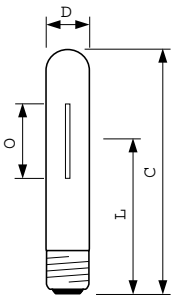

MASTER SON-T PIA Plus

Warnings and Safety

- Control gear must include end-of-life protection (IEC60662, IEC 62035)
- A lamp breaking is extremely unlikely to have any impact on your health. If a lamp breaks, ventilate the room for 30 minutes and remove the parts, preferably with gloves. Put them in a sealed plastic bag and take it to your local waste facilities for recycling. Do not use a vacuum cleaner.

Versions

Dimensional drawing

Product

MASTER SON-T PIA Plus 250W E40 1SL/12
MASTER SON-T PIA Plus 400W E E40 1SL/12
MASTER SON-T PIA Plus 400W E40 1SL/12
MASTER SON-T PIA Plus 400W E E40 1SL/12
MASTER SON-T PIA Plus 400W E E40 1SL/12
MASTER SON-T PIA Plus 100W/220 E40 1SL/12
MASTER SON-T PIA Plus 600W/220 E40 1SL/12
MASTER SON-T PIA Plus 100W E40 1SL/12
MASTER SON-T PIA Plus 100W E E40
MASTER SON-T PIA Plus 150W/220 E40 - 1SL/12
MSTSON-TPIA Plus 70W E27 1CT/12
MASTER SON-T PIA Plus 50W/220 E27 1SL/12
MASTER SON-T PIA Plus 150W E40 1SL/12
MASTER SON-T PIA Plus 150W E E40 1SL/12
MASTER SON-T PIA Plus 150W E E40
MASTER SON-T PIA Plus 70W/220 E27 1SL/12
MASTER SON-T PIA Plus 70W E E27
MASTER SON-T PIA Plus 250W E E40 1SL/12
SON-T PIA PLUS 250W E E40 1SL/12
MASTER SON-T PIA Plus 250W E E40
MASTER SON-T PIA Plus 250W E E40 1SL/12
MASTER SON-T PIA Plus 400W E E40