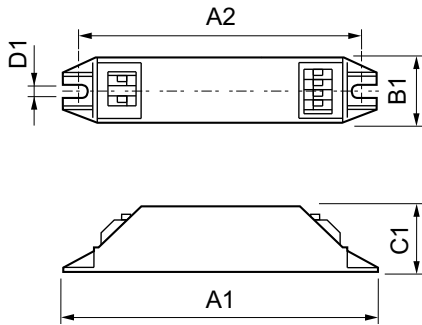

Benefits

Features

Application

Versions

HF-M BLUE 124 LH TL/TL5/PLL 230-240V

HF-Matchbox Blue

Dimensional drawing

Product