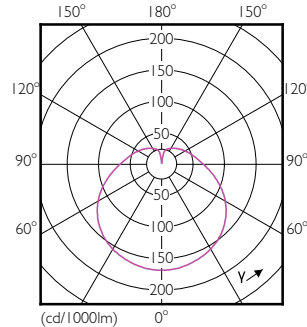

Essential LED

Order Code	Full Product Name	Luminous Flux (Nom)	Luminous Intensity (Nom)
72867300	Essential LED 10-80W PAR38 827 25D	900 lm	1800 cd
79879900	ESS LED 7W E27 2700K 230V R63	680 lm	-

Order Code	Full Product Name	Luminous Flux (Nom)	Luminous Intensity (Nom)
79815700	ESS LED 7W E27 6500K 230V R63	720 lm	-
79817100	ESS LED 9W E27 2700K 230V R80	880 lm	-
79821800	ESS LED 9W E27 6500K 230V R80	950 lm	-

Mechanical and Housing

Order Code	Full Product Name	Bulb Shape
72867300	Essential LED 10-80W PAR38 827 25D	PAR38
79879900	ESS LED 7W E27 2700K 230V R63	R63
79815700	ESS LED 7W E27 6500K 230V R63	R63

Order Code	Full Product Name	Bulb Shape
79817100	ESS LED 9W E27 2700K 230V R80	R80
79821800	ESS LED 9W E27 6500K 230V R80	R80

Temperature

Order Code	Full Product Name	T-Case Maximum (Nom)
72867300	Essential LED 10-80W PAR38 827 25D	-
79879900	ESS LED 7W E27 2700K 230V R63	68 °C
79815700	ESS LED 7W E27 6500K 230V R63	68 °C
79817100	ESS LED 9W E27 2700K 230V R80	72 °C
79821800	ESS LED 9W E27 6500K 230V R80	72 °C