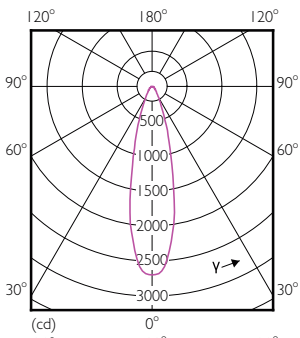

Essential LED

Order Code	Full Product Name	Luminous Flux (Nom)	Luminous Intensity (Nom)
72867300	Essential LED 10-80W PAR38 827 25D	900 lm	1800 cd
79879900	ESS LED 7W E27 2700K 230V R63	680 lm	-

Order Code	Full Product Name	Luminous Flux (Nom)	Luminous Intensity (Nom)
79815700	ESS LED 7W E27 6500K 230V R63	720 lm	-
79817100	ESS LED 9W E27 2700K 230V R80	880 lm	-
79821800	ESS LED 9W E27 6500K 230V R80	950 lm	-

Mechanical and Housing

Order Code	Full Product Name	Bulb Shape
72867300	Essential LED 10-80W PAR38 827 25D	PAR38
79879900	ESS LED 7W E27 2700K 230V R63	R63
79815700	ESS LED 7W E27 6500K 230V R63	R63

Order Code	Full Product Name	Bulb Shape
79817100	ESS LED 9W E27 2700K 230V R80	R80
79821800	ESS LED 9W E27 6500K 230V R80	R80

Temperature

Order Code	Full Product Name	T-Case Maximum (Nom)
72867300	Essential LED 10-80W PAR38 827 25D	-
79879900	ESS LED 7W E27 2700K 230V R63	68 °C
79815700	ESS LED 7W E27 6500K 230V R63	68 °C
79817100	ESS LED 9W E27 2700K 230V R80	72 °C
79821800	ESS LED 9W E27 6500K 230V R80	72 °C