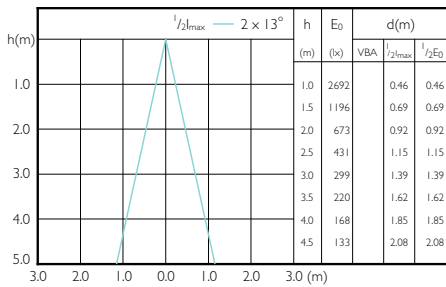

Beam Diagrams

MASTER LEDspot PAR 60W E27 827 25D