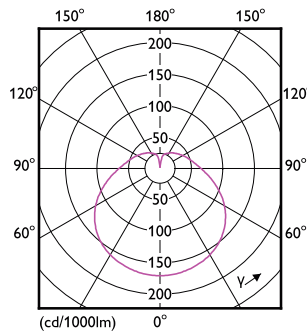

Essential LED

Order Code	Full Product Name	Luminous Flux (Nom)	Luminous Intensity (Nom)
72867300	Essential LED 10-80W PAR38 827 25D	900 lm	1800 cd
79879900	ESS LED 7W E27 2700K 230V R63	680 lm	-

Order Code	Full Product Name	Luminous Flux (Nom)	Luminous Intensity (Nom)
79815700	ESS LED 7W E27 6500K 230V R63	720 lm	-
79817100	ESS LED 9W E27 2700K 230V R80	880 lm	-
79821800	ESS LED 9W E27 6500K 230V R80	950 lm	-

Mechanical and Housing

Order Code	Full Product Name	Bulb Shape
72867300	Essential LED 10-80W PAR38 827 25D	PAR38
79879900	ESS LED 7W E27 2700K 230V R63	R63
79815700	ESS LED 7W E27 6500K 230V R63	R63

Order Code	Full Product Name	Bulb Shape
79817100	ESS LED 9W E27 2700K 230V R80	R80
79821800	ESS LED 9W E27 6500K 230V R80	R80

Temperature

Order Code	Full Product Name	T-Case Maximum (Nom)
72867300	Essential LED 10-80W PAR38 827 25D	-
79879900	ESS LED 7W E27 2700K 230V R63	68 °C
79815700	ESS LED 7W E27 6500K 230V R63	68 °C
79817100	ESS LED 9W E27 2700K 230V R80	72 °C
79821800	ESS LED 9W E27 6500K 230V R80	72 °C