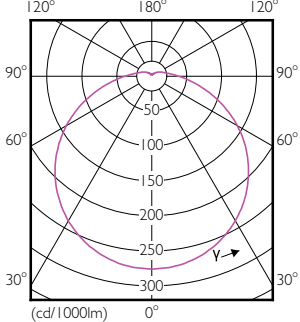

Essential LED

Order Code	Full Product Name	Luminous Flux (Nom)	Luminous Intensity (Nom)
72867300	Essential LED 10-80W PAR38 827 25D	900 lm	1800 cd
79879900	ESS LED 7W E27 2700K 230V R63	680 lm	-

Order Code	Full Product Name	Luminous Flux (Nom)	Luminous Intensity (Nom)
79815700	ESS LED 7W E27 6500K 230V R63	720 lm	-
79817100	ESS LED 9W E27 2700K 230V R80	880 lm	-
79821800	ESS LED 9W E27 6500K 230V R80	950 lm	-

Mechanical and Housing

Order Code	Full Product Name	Bulb Shape
72867300	Essential LED 10-80W PAR38 827 25D	PAR38
79879900	ESS LED 7W E27 2700K 230V R63	R63
79815700	ESS LED 7W E27 6500K 230V R63	R63

Order Code	Full Product Name	Bulb Shape
79817100	ESS LED 9W E27 2700K 230V R80	R80
79821800	ESS LED 9W E27 6500K 230V R80	R80

Temperature

Order Code	Full Product Name	T-Case Maximum (Nom)
72867300	Essential LED 10-80W PAR38 827 25D	-
79879900	ESS LED 7W E27 2700K 230V R63	68 °C
79815700	ESS LED 7W E27 6500K 230V R63	68 °C
79817100	ESS LED 9W E27 2700K 230V R80	72 °C
79821800	ESS LED 9W E27 6500K 230V R80	72 °C