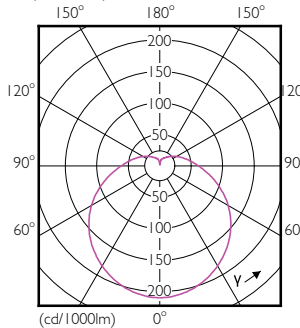

Essential LED

Order Code	Full Product Name	Luminous Flux (Nom)	Luminous Intensity (Nom)
72867300	Essential LED 10-80W PAR38 827 25D	900 lm	1800 cd
79879900	ESS LED 7W E27 2700K 230V R63	680 lm	-

Order Code	Full Product Name	Luminous Flux (Nom)	Luminous Intensity (Nom)
79815700	ESS LED 7W E27 6500K 230V R63	720 lm	-
79817100	ESS LED 9W E27 2700K 230V R80	880 lm	-
79821800	ESS LED 9W E27 6500K 230V R80	950 lm	-

Mechanical and Housing

Order Code	Full Product Name	Bulb Shape
72867300	Essential LED 10-80W PAR38 827 25D	PAR38
79879900	ESS LED 7W E27 2700K 230V R63	R63
79815700	ESS LED 7W E27 6500K 230V R63	R63

Order Code	Full Product Name	Bulb Shape
79817100	ESS LED 9W E27 2700K 230V R80	R80
79821800	ESS LED 9W E27 6500K 230V R80	R80

Temperature

Order Code	Full Product Name	T-Case Maximum (Nom)
72867300	Essential LED 10-80W PAR38 827 25D	-
79879900	ESS LED 7W E27 2700K 230V R63	68 °C
79815700	ESS LED 7W E27 6500K 230V R63	68 °C
79817100	ESS LED 9W E27 2700K 230V R80	72 °C
79821800	ESS LED 9W E27 6500K 230V R80	72 °C