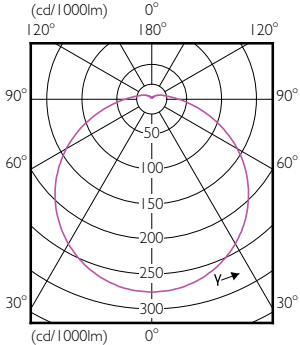

Essential LED

Order Code	Full Product Name	T-Case Maximum (Nom)
929001857608	ESS LED 7W E27 2700K 230V R63	68 °C
929001857687	LED Spot 7W E27 2700K 230V R63 RCA	68 °C
929001857787	LED Spot 7W E27 4000K 230V R63 RCA	68 °C
929001857808	ESS LED 7W E27 6500K 230V R63	68 °C
929001857887	LED Spot 7W E27 6500K 230V R63 RCA	68 °C
929001857908	ESS LED 9W E27 2700K 230V R80	72 °C
929001857987	LED Spot 10W E27 2700K 230V R80 RCA	72 °C
929001858087	LED Spot 10W E27 4000K 230V R80 RCA	72 °C
929001858108	ESS LED 9W E27 6500K 230V R80	72 °C
929001858187	LED Spot 10W E27 6500K 230V R80 RCA	72 °C