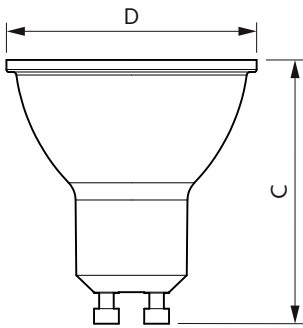

Essential LED

Dimensional drawing

Product	D	C
ESS LED 7W E27 2700K 230V R63	63 mm	102 mm
ESS LED 7W E27 6500K 230V R63	63 mm	102 mm
LED Spot 7W E27 2700K 230V R63 RCA	63 mm	102 mm
LED Spot 7W E27 6500K 230V R63 RCA	63 mm	102 mm
LED Spot 7W E27 4000K 230V R63 RCA	63 mm	102 mm

Product	D	C
ESS LED 4W E14 2700K 230V R50	50 mm	86 mm
LED Spot 4W E14 2700K 230V R50 RCA	50 mm	86 mm
LED Spot 4W E14 4000K 230V R50 RCA	50 mm	86 mm
LED Spot 4W E14 6500K 230V R50 RCA	50 mm	86 mm
ESS LED 4W E14 6500K 230V R50	50 mm	86 mm

Product	D	C
ESS LEDspots 50W GU10 CW 36D ND TR	50 mm	54 mm
ESS LEDspots 50W GU10 WW 36D ND TR	50 mm	54 mm

Controls and Dimming

Dimmable No

Operating and Electrical

Voltage (Nom) 220-240 V

Starting Time (Nom) 0.5 s

General Information

Nominal Lifetime (Nom) 15000 h

Light Technical

Color Rendering Index (Nom) 80

Approval and Application