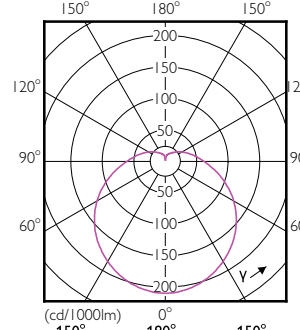

Essential LED

Order Code	Full Product Name	T-Case Maximum (Nom)
929001857608	ESS LED 7W E27 2700K 230V R63	68 °C
929001857687	LED Spot 7W E27 2700K 230V R63 RCA	68 °C
929001857787	LED Spot 7W E27 4000K 230V R63 RCA	68 °C
929001857808	ESS LED 7W E27 6500K 230V R63	68 °C
929001857887	LED Spot 7W E27 6500K 230V R63 RCA	68 °C
929001857908	ESS LED 9W E27 2700K 230V R80	72 °C
929001857987	LED Spot 10W E27 2700K 230V R80 RCA	72 °C
929001858087	LED Spot 10W E27 4000K 230V R80 RCA	72 °C
929001858108	ESS LED 9W E27 6500K 230V R80	72 °C
929001858187	LED Spot 10W E27 6500K 230V R80 RCA	72 °C