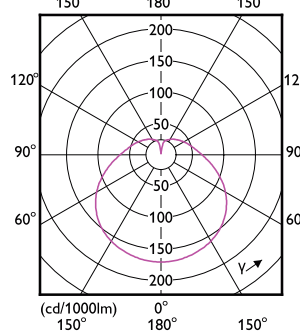

Essential LED

Order Code	Full Product Name	T-Case Maximum (Nom)
929001857608	ESS LED 7W E27 2700K 230V R63	68 °C
929001857687	LED Spot 7W E27 2700K 230V R63 RCA	68 °C
929001857787	LED Spot 7W E27 4000K 230V R63 RCA	68 °C
929001857808	ESS LED 7W E27 6500K 230V R63	68 °C
929001857887	LED Spot 7W E27 6500K 230V R63 RCA	68 °C
929001857908	ESS LED 9W E27 2700K 230V R80	72 °C
929001857987	LED Spot 10W E27 2700K 230V R80 RCA	72 °C
929001858087	LED Spot 10W E27 4000K 230V R80 RCA	72 °C
929001858108	ESS LED 9W E27 6500K 230V R80	72 °C
929001858187	LED Spot 10W E27 6500K 230V R80 RCA	72 °C