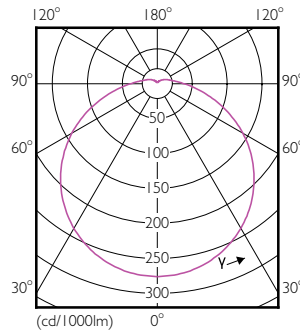

Essential LED

Order Code	Full Product Name	T-Case Maximum (Nom)
929001857608	ESS LED 7W E27 2700K 230V R63	68 °C
929001857687	LED Spot 7W E27 2700K 230V R63 RCA	68 °C
929001857787	LED Spot 7W E27 4000K 230V R63 RCA	68 °C
929001857808	ESS LED 7W E27 6500K 230V R63	68 °C
929001857887	LED Spot 7W E27 6500K 230V R63 RCA	68 °C
929001857908	ESS LED 9W E27 2700K 230V R80	72 °C
929001857987	LED Spot 10W E27 2700K 230V R80 RCA	72 °C
929001858087	LED Spot 10W E27 4000K 230V R80 RCA	72 °C
929001858108	ESS LED 9W E27 6500K 230V R80	72 °C
929001858187	LED Spot 10W E27 6500K 230V R80 RCA	72 °C