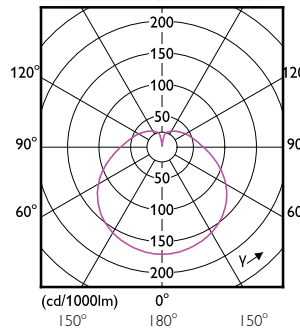

Essential LED

Order Code	Full Product Name	T-Case Maximum (Nom)
929001857608	ESS LED 7W E27 2700K 230V R63	68 °C
929001857687	LED Spot 7W E27 2700K 230V R63 RCA	68 °C
929001857787	LED Spot 7W E27 4000K 230V R63 RCA	68 °C
929001857808	ESS LED 7W E27 6500K 230V R63	68 °C
929001857887	LED Spot 7W E27 6500K 230V R63 RCA	68 °C
929001857908	ESS LED 9W E27 2700K 230V R80	72 °C
929001857987	LED Spot 10W E27 2700K 230V R80 RCA	72 °C
929001858087	LED Spot 10W E27 4000K 230V R80 RCA	72 °C
929001858108	ESS LED 9W E27 6500K 230V R80	72 °C
929001858187	LED Spot 10W E27 6500K 230V R80 RCA	72 °C