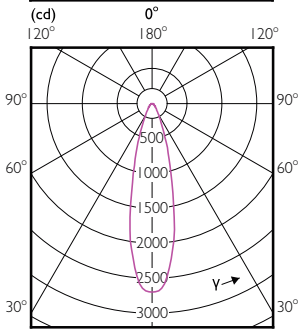

Essential LED

Order Code	Full Product Name	T-Case Maximum (Nom)
929001857608	ESS LED 7W E27 2700K 230V R63	68 °C
929001857687	LED Spot 7W E27 2700K 230V R63 RCA	68 °C
929001857787	LED Spot 7W E27 4000K 230V R63 RCA	68 °C
929001857808	ESS LED 7W E27 6500K 230V R63	68 °C
929001857887	LED Spot 7W E27 6500K 230V R63 RCA	68 °C
929001857908	ESS LED 9W E27 2700K 230V R80	72 °C
929001857987	LED Spot 10W E27 2700K 230V R80 RCA	72 °C
929001858087	LED Spot 10W E27 4000K 230V R80 RCA	72 °C
929001858108	ESS LED 9W E27 6500K 230V R80	72 °C
929001858187	LED Spot 10W E27 6500K 230V R80 RCA	72 °C