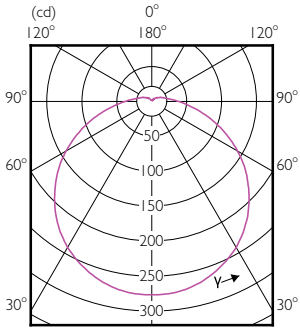

Essential LED

Order Code	Full Product Name	T-Case Maximum (Nom)
929001857608	ESS LED 7W E27 2700K 230V R63	68 °C
929001857687	LED Spot 7W E27 2700K 230V R63 RCA	68 °C
929001857787	LED Spot 7W E27 4000K 230V R63 RCA	68 °C
929001857808	ESS LED 7W E27 6500K 230V R63	68 °C
929001857887	LED Spot 7W E27 6500K 230V R63 RCA	68 °C
929001857908	ESS LED 9W E27 2700K 230V R80	72 °C
929001857987	LED Spot 10W E27 2700K 230V R80 RCA	72 °C
929001858087	LED Spot 10W E27 4000K 230V R80 RCA	72 °C
929001858108	ESS LED 9W E27 6500K 230V R80	72 °C
929001858187	LED Spot 10W E27 6500K 230V R80 RCA	72 °C