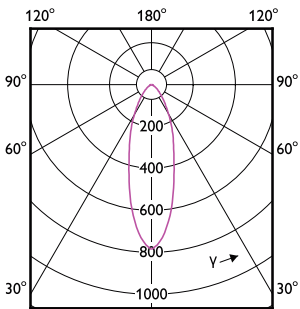

Essential LED

Order Code	Full Product Name	T-Case Maximum (Nom)
929001857608	ESS LED 7W E27 2700K 230V R63	68 °C
929001857687	LED Spot 7W E27 2700K 230V R63 RCA	68 °C
929001857787	LED Spot 7W E27 4000K 230V R63 RCA	68 °C
929001857808	ESS LED 7W E27 6500K 230V R63	68 °C
929001857887	LED Spot 7W E27 6500K 230V R63 RCA	68 °C
929001857908	ESS LED 9W E27 2700K 230V R80	72 °C
929001857987	LED Spot 10W E27 2700K 230V R80 RCA	72 °C
929001858087	LED Spot 10W E27 4000K 230V R80 RCA	72 °C
929001858108	ESS LED 9W E27 6500K 230V R80	72 °C
929001858187	LED Spot 10W E27 6500K 230V R80 RCA	72 °C