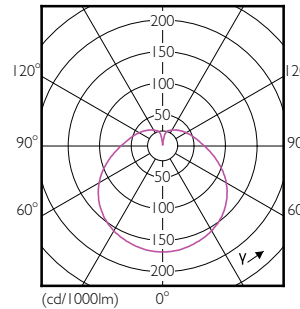

Essential LED

Order Code	Full Product Name	T-Case Maximum (Nom)
929001857608	ESS LED 7W E27 2700K 230V R63	68 °C
929001857687	LED Spot 7W E27 2700K 230V R63 RCA	68 °C
929001857787	LED Spot 7W E27 4000K 230V R63 RCA	68 °C
929001857808	ESS LED 7W E27 6500K 230V R63	68 °C
929001857887	LED Spot 7W E27 6500K 230V R63 RCA	68 °C
929001857908	ESS LED 9W E27 2700K 230V R80	72 °C
929001857987	LED Spot 10W E27 2700K 230V R80 RCA	72 °C
929001858087	LED Spot 10W E27 4000K 230V R80 RCA	72 °C
929001858108	ESS LED 9W E27 6500K 230V R80	72 °C
929001858187	LED Spot 10W E27 6500K 230V R80 RCA	72 °C