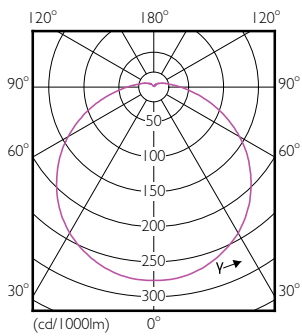

Essential LED

Order Code	Full Product Name	Codice colore	Temperatura di colore correlata (Nom)	Flusso luminoso (Nom)
79807200	LED Spot 10W E27 2700K 230V R80 RCA	827	2700 K	880 lm
79809600	LED Spot 10W E27 4000K 230V R80 RCA	840	4000 K	950 lm

Order Code	Full Product Name	Codice colore	Temperatura di colore correlata (Nom)	Flusso luminoso (Nom)
79811900	LED Spot 10W E27 6500K 230V R80 RCA	865	6500 K	950 lm

Meccanica e corpo

Order Code	Full Product Name	Forma lampadina
79789100	LED Spot 4W E14 2700K 230V R50 RCA	R50
79793800	LED Spot 4W E14 4000K 230V R50 RCA	R50
79797600	LED Spot 4W E14 6500K 230V R50 RCA	R50
79801000	LED Spot 7W E27 2700K 230V R63 RCA	R63
79803400	LED Spot 7W E27 4000K 230V R63 RCA	R63

Order Code	Full Product Name	Forma lampadina
79805800	LED Spot 7W E27 6500K 230V R63 RCA	R63
79807200	LED Spot 10W E27 2700K 230V R80 RCA	R80
79809600	LED Spot 10W E27 4000K 230V R80 RCA	R80
79811900	LED Spot 10W E27 6500K 230V R80 RCA	R80

Temperatura

Order Code	Full Product Name	Temp. massima involucro (Nom)
79789100	LED Spot 4W E14 2700K 230V R50 RCA	65 °C
79793800	LED Spot 4W E14 4000K 230V R50 RCA	65 °C
79797600	LED Spot 4W E14 6500K 230V R50 RCA	65 °C
79801000	LED Spot 7W E27 2700K 230V R63 RCA	68 °C
79803400	LED Spot 7W E27 4000K 230V R63 RCA	68 °C
79805800	LED Spot 7W E27 6500K 230V R63 RCA	68 °C
79807200	LED Spot 10W E27 2700K 230V R80 RCA	72 °C
79809600	LED Spot 10W E27 4000K 230V R80 RCA	72 °C
79811900	LED Spot 10W E27 6500K 230V R80 RCA	72 °C