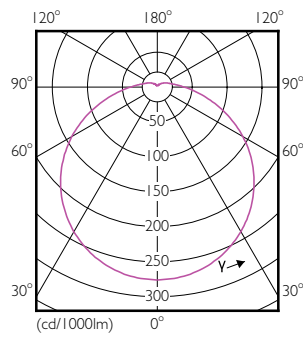

Essential LED

Order Code	Full Product Name	Codice colore	Temperatura di colore correlata (Nom)	Flusso luminoso (Nom)
79807200	LED Spot 10W E27 2700K 230V R80 RCA	827	2700 K	880 lm
79809600	LED Spot 10W E27 4000K 230V R80 RCA	840	4000 K	950 lm

Order Code	Full Product Name	Codice colore	Temperatura di colore correlata (Nom)	Flusso luminoso (Nom)
79811900	LED Spot 10W E27 6500K 230V R80 RCA	865	6500 K	950 lm

Meccanica e corpo

Order Code	Full Product Name	Forma lampadina
79789100	LED Spot 4W E14 2700K 230V R50 RCA	R50
79793800	LED Spot 4W E14 4000K 230V R50 RCA	R50
79797600	LED Spot 4W E14 6500K 230V R50 RCA	R50
79801000	LED Spot 7W E27 2700K 230V R63 RCA	R63
79803400	LED Spot 7W E27 4000K 230V R63 RCA	R63

Order Code	Full Product Name	Forma lampadina
79805800	LED Spot 7W E27 6500K 230V R63 RCA	R63
79807200	LED Spot 10W E27 2700K 230V R80 RCA	R80
79809600	LED Spot 10W E27 4000K 230V R80 RCA	R80
79811900	LED Spot 10W E27 6500K 230V R80 RCA	R80

Temperatura

Order Code	Full Product Name	Temp. massima involucro (Nom)
79789100	LED Spot 4W E14 2700K 230V R50 RCA	65 °C
79793800	LED Spot 4W E14 4000K 230V R50 RCA	65 °C
79797600	LED Spot 4W E14 6500K 230V R50 RCA	65 °C
79801000	LED Spot 7W E27 2700K 230V R63 RCA	68 °C
79803400	LED Spot 7W E27 4000K 230V R63 RCA	68 °C
79805800	LED Spot 7W E27 6500K 230V R63 RCA	68 °C
79807200	LED Spot 10W E27 2700K 230V R80 RCA	72 °C
79809600	LED Spot 10W E27 4000K 230V R80 RCA	72 °C
79811900	LED Spot 10W E27 6500K 230V R80 RCA	72 °C