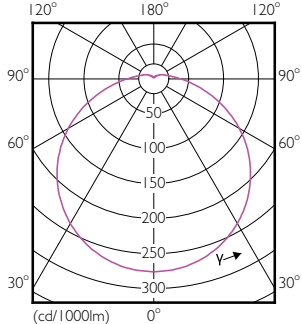

Essential LED

Order Code	Full Product Name	Codice colore	Temperatura di colore correlata (Nom)	Flusso luminoso (Nom)
79807200	LED Spot 10W E27 2700K 230V R80 RCA	827	2700 K	880 lm
79809600	LED Spot 10W E27 4000K 230V R80 RCA	840	4000 K	950 lm

Order Code	Full Product Name	Codice colore	Temperatura di colore correlata (Nom)	Flusso luminoso (Nom)
79811900	LED Spot 10W E27 6500K 230V R80 RCA	865	6500 K	950 lm

Meccanica e corpo

Order Code	Full Product Name	Forma lampadina
79789100	LED Spot 4W E14 2700K 230V R50 RCA	R50
79793800	LED Spot 4W E14 4000K 230V R50 RCA	R50
79797600	LED Spot 4W E14 6500K 230V R50 RCA	R50
79801000	LED Spot 7W E27 2700K 230V R63 RCA	R63
79803400	LED Spot 7W E27 4000K 230V R63 RCA	R63

Order Code	Full Product Name	Forma lampadina
79805800	LED Spot 7W E27 6500K 230V R63 RCA	R63
79807200	LED Spot 10W E27 2700K 230V R80 RCA	R80
79809600	LED Spot 10W E27 4000K 230V R80 RCA	R80
79811900	LED Spot 10W E27 6500K 230V R80 RCA	R80

Temperatura

Order Code	Full Product Name	Temp. massima involucro (Nom)
79789100	LED Spot 4W E14 2700K 230V R50 RCA	65 °C
79793800	LED Spot 4W E14 4000K 230V R50 RCA	65 °C
79797600	LED Spot 4W E14 6500K 230V R50 RCA	65 °C
79801000	LED Spot 7W E27 2700K 230V R63 RCA	68 °C
79803400	LED Spot 7W E27 4000K 230V R63 RCA	68 °C
79805800	LED Spot 7W E27 6500K 230V R63 RCA	68 °C
79807200	LED Spot 10W E27 2700K 230V R80 RCA	72 °C
79809600	LED Spot 10W E27 4000K 230V R80 RCA	72 °C
79811900	LED Spot 10W E27 6500K 230V R80 RCA	72 °C