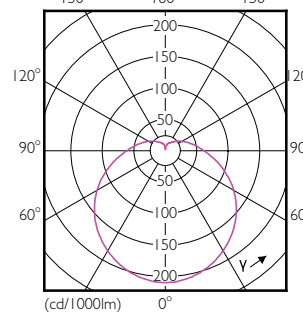

Essential LED

Order Code	Full Product Name	Codice colore	Temperatura di colore correlata (Nom)	Flusso luminoso (Nom)
79807200	LED Spot 10W E27 2700K 230V R80 RCA	827	2700 K	880 lm
79809600	LED Spot 10W E27 4000K 230V R80 RCA	840	4000 K	950 lm

Order Code	Full Product Name	Codice colore	Temperatura di colore correlata (Nom)	Flusso luminoso (Nom)
79811900	LED Spot 10W E27 6500K 230V R80 RCA	865	6500 K	950 lm

Meccanica e corpo

Order Code	Full Product Name	Forma lampadina
79789100	LED Spot 4W E14 2700K 230V R50 RCA	R50
79793800	LED Spot 4W E14 4000K 230V R50 RCA	R50
79797600	LED Spot 4W E14 6500K 230V R50 RCA	R50
79801000	LED Spot 7W E27 2700K 230V R63 RCA	R63
79803400	LED Spot 7W E27 4000K 230V R63 RCA	R63

Order Code	Full Product Name	Forma lampadina
79805800	LED Spot 7W E27 6500K 230V R63 RCA	R63
79807200	LED Spot 10W E27 2700K 230V R80 RCA	R80
79809600	LED Spot 10W E27 4000K 230V R80 RCA	R80
79811900	LED Spot 10W E27 6500K 230V R80 RCA	R80

Temperatura

Order Code	Full Product Name	Temp. massima involucro (Nom)
79789100	LED Spot 4W E14 2700K 230V R50 RCA	65 °C
79793800	LED Spot 4W E14 4000K 230V R50 RCA	65 °C
79797600	LED Spot 4W E14 6500K 230V R50 RCA	65 °C
79801000	LED Spot 7W E27 2700K 230V R63 RCA	68 °C
79803400	LED Spot 7W E27 4000K 230V R63 RCA	68 °C
79805800	LED Spot 7W E27 6500K 230V R63 RCA	68 °C
79807200	LED Spot 10W E27 2700K 230V R80 RCA	72 °C
79809600	LED Spot 10W E27 4000K 230V R80 RCA	72 °C
79811900	LED Spot 10W E27 6500K 230V R80 RCA	72 °C