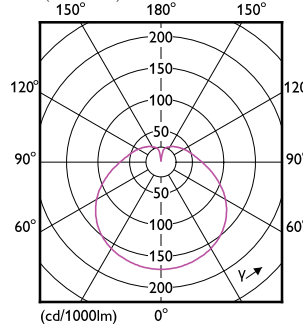

Essential LED

Order Code	Full Product Name	Codice colore	Temperatura di colore correlata (Nom)	Flusso luminoso (Nom)
79807200	LED Spot 10W E27 2700K 230V R80 RCA	827	2700 K	880 lm
79809600	LED Spot 10W E27 4000K 230V R80 RCA	840	4000 K	950 lm

Order Code	Full Product Name	Codice colore	Temperatura di colore correlata (Nom)	Flusso luminoso (Nom)
79811900	LED Spot 10W E27 6500K 230V R80 RCA	865	6500 K	950 lm

Meccanica e corpo

Order Code	Full Product Name	Forma lampadina
79789100	LED Spot 4W E14 2700K 230V R50 RCA	R50
79793800	LED Spot 4W E14 4000K 230V R50 RCA	R50
79797600	LED Spot 4W E14 6500K 230V R50 RCA	R50
79801000	LED Spot 7W E27 2700K 230V R63 RCA	R63
79803400	LED Spot 7W E27 4000K 230V R63 RCA	R63

Order Code	Full Product Name	Forma lampadina
79805800	LED Spot 7W E27 6500K 230V R63 RCA	R63
79807200	LED Spot 10W E27 2700K 230V R80 RCA	R80
79809600	LED Spot 10W E27 4000K 230V R80 RCA	R80
79811900	LED Spot 10W E27 6500K 230V R80 RCA	R80

Temperatura

Order Code	Full Product Name	Temp. massima involucro (Nom)
79789100	LED Spot 4W E14 2700K 230V R50 RCA	65 °C
79793800	LED Spot 4W E14 4000K 230V R50 RCA	65 °C
79797600	LED Spot 4W E14 6500K 230V R50 RCA	65 °C
79801000	LED Spot 7W E27 2700K 230V R63 RCA	68 °C
79803400	LED Spot 7W E27 4000K 230V R63 RCA	68 °C
79805800	LED Spot 7W E27 6500K 230V R63 RCA	68 °C
79807200	LED Spot 10W E27 2700K 230V R80 RCA	72 °C
79809600	LED Spot 10W E27 4000K 230V R80 RCA	72 °C
79811900	LED Spot 10W E27 6500K 230V R80 RCA	72 °C