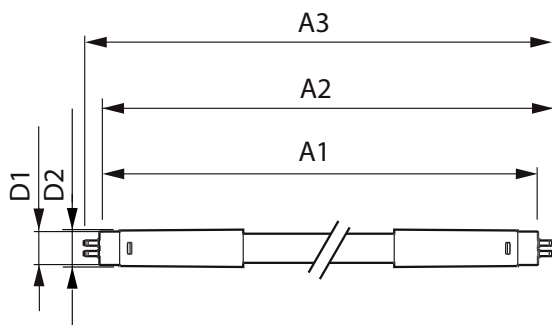

Essential LEDtube

Versions

Dimensional drawing

A3

Product	D1	D2	A1	A2	A3
ESSENTIAL LEDtube 1500mm 25W 840 I	25.7 mm	28 mm	1500 mm	1507.1 mm	1514.2 mm

Product	D1	D2	A1	A2	A3
CorePro LEDtube	25.7	28	1198	1205	1212 mm
HO 1200mm 18W865T8 AP	mm	mm	mm	mm	
LEDtube 1200mm	25.68	28	1198	1205	1212 mm
16W 765 T8 AP I G	mm	mm	mm	mm	mm
LEDtube 600mm	25.68	28	588.5	595.5	602.5
8W 740 T8 AP I G	mm	mm	mm	mm	mm
LEDtube 1200mm	25.68	28	1198	1205	1212 mm
16W 740 T8 AP I G	mm	mm	mm	mm	mm
LEDtube 600mm	25.68	28	588.5	595.5	602.5
8W 765 T8 AP I G	mm	mm	mm	mm	mm

Product	D1	D2	A1	A2	A3
CorePro LEDtube 600mm 8W865 G5 I APR	15.8 mm	19 mm	549 mm	556.1 mm	563.2 mm
CorePro LEDtube 1200mm 16W865 G5 I APR	15.8 mm	19 mm	1149 mm	1156.1 mm	1163.2 mm