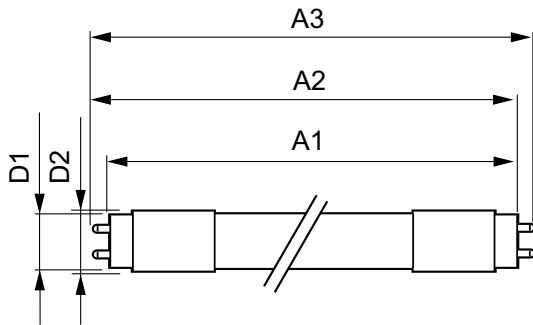

Application

- Retail, offices
- Industry, warehouses, public places, schools, hospitals, car parks

Essential LEDtube

Versions

Dimensional drawing

A3

Product	D1	D2	A1	A2	A3
ESSENTIAL LEDtube 1500mm 25W 840 I	25.7 mm	28 mm	1500 mm	1507.1 mm	1514.2 mm