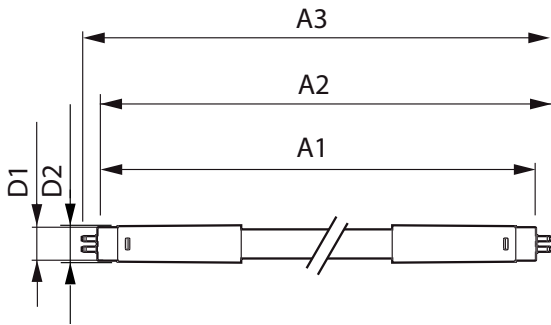

Essential LEDtube

Dimensional drawing

Product	D1	D2	A1	A2	A3
ESSENTIAL LEDtube 600mm 8W840 G5 I APR	15.8 mm	19 mm	549 mm	556.1 mm	563.2 mm
ESSENTIAL LEDtube 600mm 8W830 G5 I APR	15.8 mm	19 mm	549 mm	556.1 mm	563.2 mm
ESSENTIAL LEDtube 600mm 8W865 G5 I APR	15.8 mm	19 mm	549 mm	556.1 mm	563.2 mm
ESSENTIAL LEDtube 1200mm 16W840 G5 I APR	15.8 mm	19 mm	1149 mm	1156.1 mm	1163.2 mm
ESSENTIAL LEDtube 1200mm 16W830 G5 I APR	15.8 mm	19 mm	1149 mm	1156.1 mm	1163.2 mm
ESSENTIAL LEDtube 1200mm 16W865 G5 I APR	15.8 mm	19 mm	1149 mm	1156.1 mm	1163.2 mm

Controls and Dimming

Dimmable	No

Operating and Electrical

Input Frequency	50 to 60 Hz
Starting Time (Nom)	0.5 s

Light Technical

LLmf At End Of Nominal Lifetime (Nom)	70 %

Temperature

T-Ambient (Max)	45 °C
T-Ambient (Min)	-20 °C
T-Storage (Max)	65 °C
T-Storage (Min)	-40 °C

Approval and Application

Order Code	Full Product Name	Energy Consumption kWh/1000 h	Energy Efficiency Label (EEL)
929001127410	LEDtube 1200mm16W740 T8 CN I G	16 kWh	A+
929001127510	LEDtube 1200mm16W765 T8 CN I G	16 kWh	A+
929001127610	LEDtube 600mm8W740 T8 CN I G	8 kWh	A+
929001127710	LEDtube 600mm8W765 T8 CN I G	8 kWh	A+
929001184538	LEDtube 1200mm 16W 740 T8 AP I G	16 kWh	A+
929001184638	LEDtube 1200mm 16W 765 T8 AP I G	16 kWh	A+
929001184738	LEDtube 600mm 8W 740 T8 AP I G	8 kWh	A+
929001184838	LEDtube 600mm 8W 765 T8 AP I G	8 kWh	A+
929001277208	LEDtube HO 1200mm 20W 740 T8 AP I G	20 kWh	A+
929001277308	LEDtube HO 1200mm 20W 765 T8 AP I G	20 kWh	A+
929001277408	LEDtube HO 600mm 10W 740 T8 AP I G	10 kWh	A+
929001277508	LEDtube HO 600mm 10W 765 T8 AP I G	10 kWh	A+
929001299808	LEDtube HO 1200mm 20W 730 T8 AP I G	20 kWh	A+
929001299908	LEDtube HO 600mm 10W 730 T8 AP I G	10 kWh	A+
929001289508	ESSENTIAL LEDtube 1500mm 25W 840 I	25 kWh	A+
929001289608	ESSENTIAL LEDtube 1500mm 25W 830 I	25 kWh	A+
929001380608	CorePro LEDtube 600mm 8W830 G5 I APR	8 kWh	A++
929001380708	CorePro LEDtube 600mm 8W840 G5 I APR	8 kWh	A++
929001380808	CorePro LEDtube 600mm 8W865 G5 I APR	8 kWh	A++
929001380908	CorePro LEDtube 1200mm 16W830 G5 I APR	16 kWh	A++
929001381008	CorePro LEDtube 1200mm 16W840 G5 I APR	16 kWh	A++
929001381108	CorePro LEDtube 1200mm 16W865 G5 I APR	16 kWh	A++
929001383508	CorePro LEDtube HO 1200mm 18W865T8 AP	18 kWh	A+
929001919412	CorePro LEDtube T8 8ft 30W840 WV FAB	-	-
929001950812	CorePro LEDtube T8 8ft 30W865 WV FAB	-	-

Operating and Electrical

Order Code	Full Product Name	Voltage (Nom)	Power (Rated)
929001127410	LEDtube 1200mm16W740 T8 CN I G	220-240 V	16 W

Order Code	Full Product Name	Voltage (Nom)	Power (Rated)
929001127510	LEDtube 1200mm16W765 T8 CN I G	220-240 V	16 W