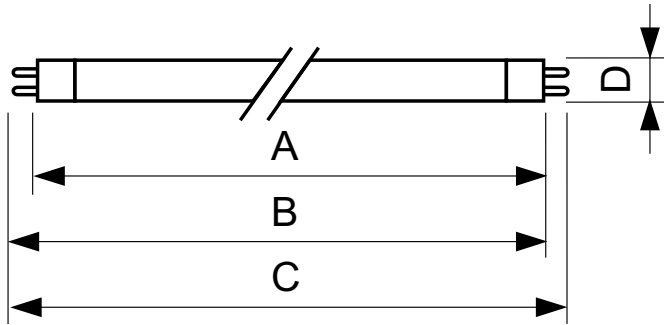

### Dimensional drawing

Product	D (max)	A (max)	B (max)	B (min)	C (max)
F28T5/TL835 ALTO UPC	17 mm	1149.0 mm	1156.1 mm	1153.7 mm	1163.2 mm
15/1					