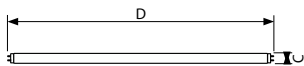

Versions

Medium Bi-Pin Fluorescent T-8 (T8)

Medium Bi-Pin Fluorescent T-8 (T8)

Dimensional drawing

Product

F32T8/ADV835/XLL ALTO 25W
F32T8/ADV841/X LL ALTO 25W
F32T8/ADV850/X LL ALTO 25W
F32T8/ADV835/XLL/ALTO 28W
F32T8/ADV841/XLL/ALTO 28W 30/1
F32T8/ADV850/XLL/ALTO 28W 30/1