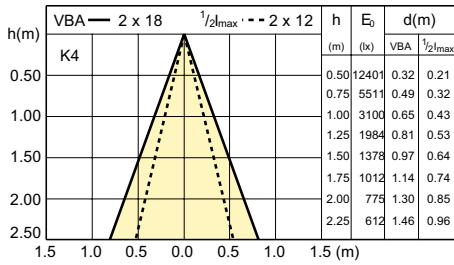

Versions

GU5.3, MR16, 24°

Dimensional drawing

Product	D (max)	C (max)
Long Life FRA 35W GU5.3 12V MR16 24D CL 1CT/10X5F	51 mm	46 mm

Long Life MR-16

Accent Diagrams

Beam Diagrams

LDBE_HDICHRO_35W_24D-Beam diagram