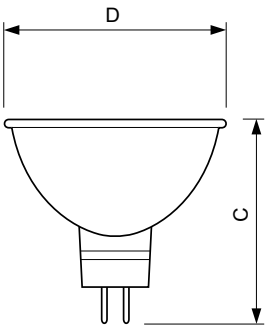

Versions

GU5.3, MR16, 24°

Dimensional drawing

Product	D (max)	C (max)
Long Life FRA 35W GU5.3 12V MR16 24D CL 1CT/10X5F	51 mm	46 mm

Long Life MR-16

Accent Diagrams

Beam Diagrams

LDBE_HDICHRO_35W_24D-Beam diagram