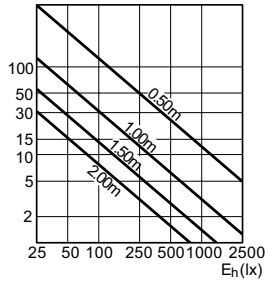

Versions

GU5.3, MR16, 24°

Dimensional drawing

Product	D (max)	C (max)
Long Life FRA 35W GU5.3 12V MR16 24D CL 1CT/10X5F	51 mm	46 mm

Long Life MR-16

Accent Diagrams

Beam Diagrams

LDBE_HDICHRO_35W_24D-Beam diagram