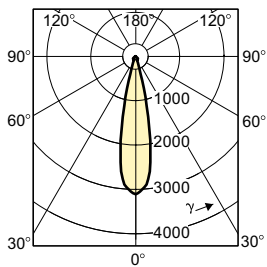

Versions

GU5.3, MR16, 24°

Dimensional drawing

Product	D (max)	C (max)
Long Life FRA 35W GU5.3 12V MR16 24D CL 1CT/10X5F	51 mm	46 mm

Long Life MR-16

Accent Diagrams

Beam Diagrams

LDBE_HDICHRO_35W_24D-Beam diagram