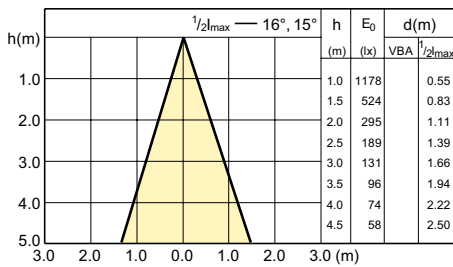

Beam Diagrams

LDBE_HTWIST_Dichr_25D-Beam diagram