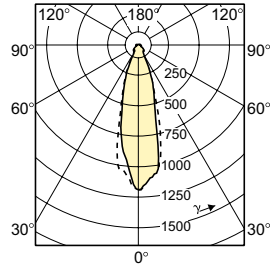

Twistline GU10

Order Code	Full Product Name	Beam Angle (Nom)	Luminous Intensity (Max)	Rated Beam Angle
924887736301	BC25 TWISTLINE GU10 / FL25	25 °	400 cd	25 °
925691836307	BC50TWISTLINE GU10/FL25 TP	25 °	700 cd	-
925691836308	50TWISTERLINE/FL 120V5/6	25 °	700 cd	-
925691836309	BC50GU10/HAL/TL 120V 6/3	25 °	700 cd	-