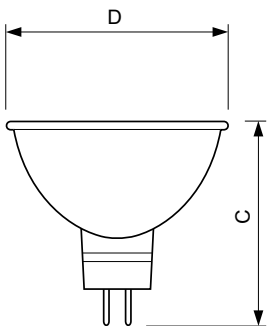

Benefits

Features

Application

Dimensional drawing

Product	D (max)	C (max)
Accentline 20W 4000h GU5.3 12V 36D 1CT/10X5F	51 mm	46 mm
Accentline 35W 4000h GU5.3 12V 36D 1CT/10X5F	51 mm	46 mm
Accentline 50W 4000h GU5.3 12V 36D 1CT/10X5F	51 mm	46 mm