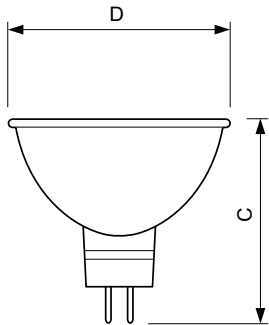

## Disegno tecnico

Product	D (max)	C (max)
Accentline 20W 4000h GU5.3 12V 36D 1CT/10X5F	51 mm	46 mm
Accentline 35W 4000h GU5.3 12V 36D 1CT/10X5F	51 mm	46 mm
Accentline 50W 4000h GU5.3 12V 36D 1CT/10X5F	51 mm	46 mm