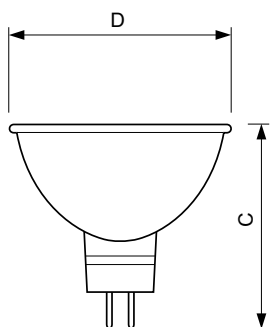

### Desenho dimensional

Product	D (max)	C (max)
Accentline 35W 4000h GU5.3 12V 36D 1CT/10X5F	51 mm	46 mm
Accentline 50W 4000h GU5.3 12V 36D 1CT/10X5F	51 mm	46 mm