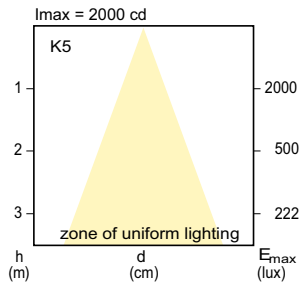

HalogenA PAR30S

Beam Diagrams

LDBE_HPAR30S_75W_30D-Beam diagram