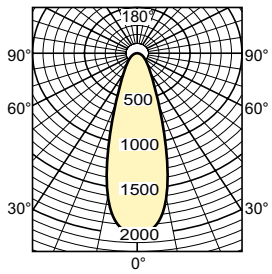

## Versions

E27, PAR30S, 30°

## Dimensional drawing

D

Product	D (max)	C (max)
HalogenA Par30s 75W E27 230V 25D 1CT/15	96 mm	99 mm