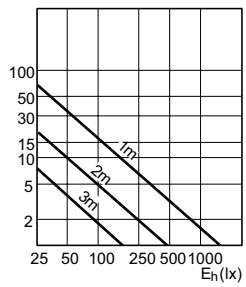

LDAC_HPAR30S_75W_30D-Accent diagram