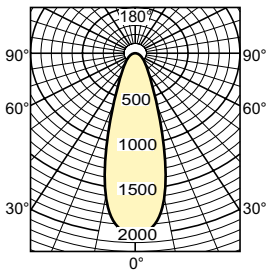

HalogenA PAR30S

Versions

E27, PAR30S, 30°

Dimensional drawing

Product	D (max)	C (max)
HalogenA Par30s 75W E27 230V 25D 1CT/15	96 mm	99 mm

Accent Diagrams

LDAC_HPAR30S_75W_30D-Accent diagram

HalogenA PAR30S