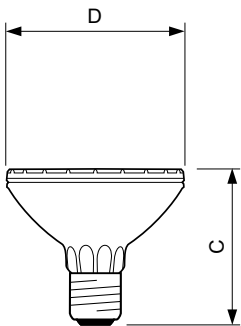

HalogenA PAR30S

Versions

E27, PAR30S, 30°

Dimensional drawing

Product	D (max)	C (max)
HalogenA Par30s 75W E27 230V 25D 1CT/15	96 mm	99 mm

Accent Diagrams

LDAC_HPAR30S_75W_30D-Accent diagram

HalogenA PAR30S