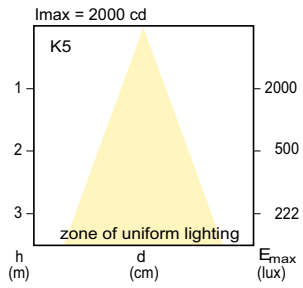

HalogenA PAR30S

Beam Diagrams

LDBE_HPAR30S_75W_30D-Beam diagram