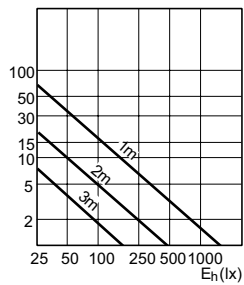

HalogenA PAR30S

Versions

E27, PAR30S, 30°

Dimensional drawing

Product	D (max)	C (max)
HalogenA Par30s 75W E27 230V 25D 1CT/15	96 mm	99 mm

Accent Diagrams

LDAC_HPAR30S_75W_30D-Accent diagram

HalogenA PAR30S