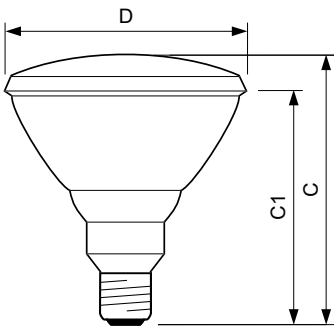

HalogenA PAR38

Versions

E27, PAR38, 30°

Dimensional drawing

Product

HalogenA PAR38 100W E27 120V 30D 1CT/15

Accent Diagrams

LDAC_HPAR38_100W_30D-Accent diagram