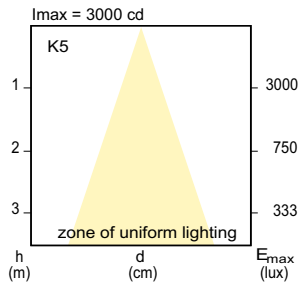

HalogenA PAR38

Beam Diagrams

LDBE_HPAR38_100W_30D-Beam diagram