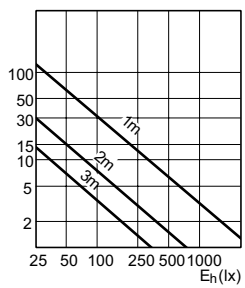

HalogenA PAR38

Versions

E27, PAR38, 30°

Dimensional drawing

Product

HalogenA PAR38 100W E27 120V 30D 1CT/15

Accent Diagrams

LDAC_HPAR38_100W_30D-Accent diagram