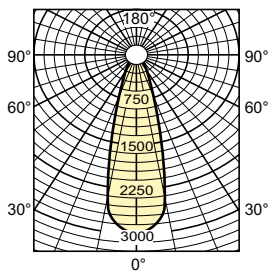

HalogenA PAR38

Versions

E27, PAR38, 30°

Dimensional drawing

Product

HalogenA PAR38 100W E27 120V 30D 1CT/15

Accent Diagrams

LDAC_HPAR38_100W_30D-Accent diagram