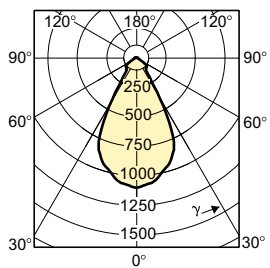

Accent Diagrams

Brilliantline Dicro

Beam Diagrams

1/4 1/2 3/4 1 2 3 4 5 6 7 8 h E d(m)

LDBE_HDICHRO_50W_60D-Beam diagram