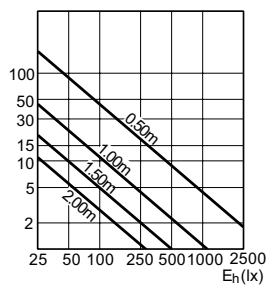

Accent Diagrams

Brilliantline Dicro

Beam Diagrams

1/4 1/2 3/4 1 2 3 4 5 6 7 8 h E d(m)

LDBE_HDICHRO_50W_60D-Beam diagram