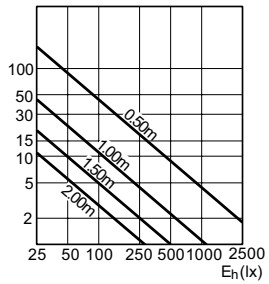

## Beam Diagrams

$$\frac{1}{d} \dots = 2 \sqrt{2R} \cdot h \cdot E \cdot d(m)$$

LDBE\_HDICHRO\_50W\_60D-Beam diagram