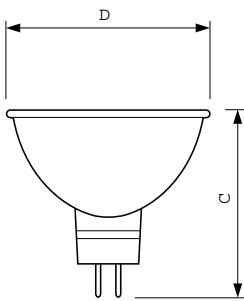

Brilliantline Alu

Versions

Disegno tecnico

Product	D (max)	C (max)
Brilliantline Alu 35W GU5.3 12V MR16 36D 1CT/10X5F	51 mm	46 mm
Brilliantline Alu 50W GU5.3 12V MR16 36D 1CT/10X5F	51 mm	46 mm

Brilliantline Alu