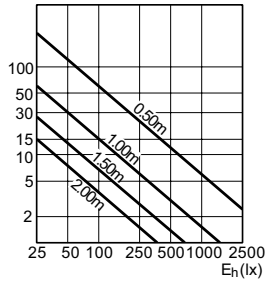

Brilliantline Alu

Accent Diagrams

LDAC_HALUMR_35W_36D-Accent diagram