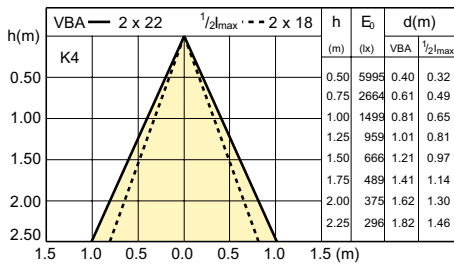

Beam Diagrams

LDAC_HALUMR_35W_36D-Beam diagram