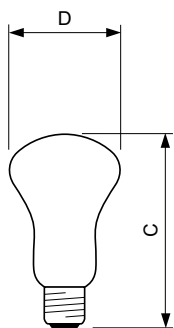

Halogen Classic A-shape

Dimensional drawing

Product

EcoClassic 53W E27 230V A55 CL 1CT/15

Halogen Classic 53W E27 230V A55 1CT/15 SRP

Product

EcoClassic 140W B22 240V A55 FR 1CT/10

EcoClassic 105W B22 240V A55 FR 1CT/10