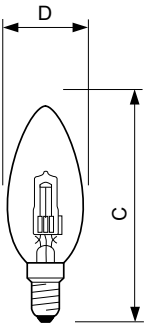

Halogen Classic Candle B35

Versions

Dimensional drawing

| Product | D (max) | C (max) |
|--|---------|---------|
| ClassicHalogen28W E14 240V B35 CL 1CT/15 | 36 mm | 99.2 mm |