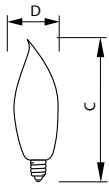

Application

- Ideal for general or ambient lighting in wall sconces, chandeliers, and other decorative light fixtures.

DuraMax Deco Bent Tip

Versions

E12, BA9, Frosted

E26, BA9 1/2, Clear

E12, BA9, Clear

Dimensional drawing