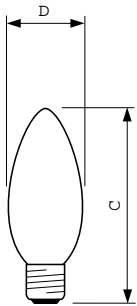

Benefits

Features

Application

DuraMax Deco Blunt Tip

Versions

E26, B13, Clear

E12, B10 1/2, Clear

Dimensional drawing

General Information

Main Application Decorative

Operating Position Base Down +/-
90 D

Rated Lifetime (Hours) 2000 h

Mechanical and Housing

Bulb Finish Clear

DuraMax Deco Blunt Tip

Operating and Electrical

Order Code	Full Product Name	Power (Rated) (Nom)
168286	BC40B13/CL/LL 120V 6/2 TP	40 W
168245	BC25B10-1/2C/CL/LL 120V 6/2TP	25 W

Order Code	Full Product Name	Power (Rated) (Nom)
168252	BC40B10-1/2C/CL/LL 120V 6/2TP	40 W
168260	BC60B10-1/2C/CL/LL 120V 6/2TP	60 W

Mechanical and Housing

Order Code	Full Product Name	Bulb Shape
168286	BC40B13/CL/LL 120V 6/2 TP	B13
168245	BC25B10-1/2C/CL/LL 120V 6/2TP	B-10 1/2

Order Code	Full Product Name	Bulb Shape
168252	BC40B10-1/2C/CL/LL 120V 6/2TP	B-10 1/2
168260	BC60B10-1/2C/CL/LL 120V 6/2TP	B-10 1/2