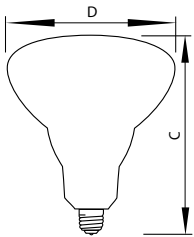

Versions

E26, BR40, Flood, Frosted

E26, BR30, Frosted

E26, R20, Frosted

E26, BR40, Flood, Clear

Reflector Flood

Dimensional drawing

Product	C (max)
45R20 130V 12/1	3.94 in