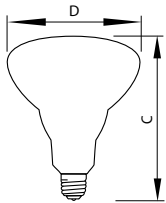

Versions

E26, BR40, Flood, Frosted

E26, BR30, Frosted

E26, R20, Frosted

E26, BR40, Flood, Clear

Reflector Flood

Dimensional drawing

Product	C (max)
45R20 130V 12/1	3.94 in