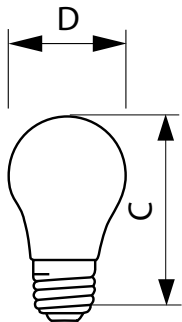

A19

Product	D	C (max)
25A/WL 120V 12/2 PS	2.375 in	4.438 in

Product
15A/WL 120V 12/2 TP

Product	D	C (max)
200A/WL 120V 6/1 TP	2.625 in	5.312 in

DuraMax Soft White

Operating and Electrical

Voltage (Nom) 120 V