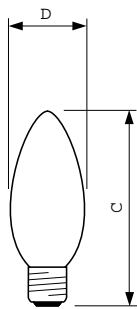

Product Description

Standard Candle B35 clear

Flame-shaped bulb with clear glass and vacuum- or gas-filled bulb with B- or E-base

Benefits

- At their best in decorative glass chandeliers and wall brackets with clear or textured glass bowls
- Brilliant, visible filament adds small points of brightness for an enriched lighting effect

Standard Candle B35 clear

Versions

Dimensional drawing

Product

Standard 40W E27 230V B35 CL 1CT/10X10F