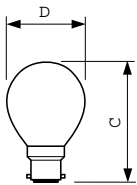

Party Lustre P45

Versions

B22, P45, BL

B22, P45, YE

B22, P45, OR

B22, P45, RE

Dimensional drawing

Product	D	C (max)
230V 15W DECORATION GREEN	45 mm	71.5 mm
230V 15W DECORATION ORANGE	45 mm	71.5 mm
230V 15W DECORATION RED	45 mm	71.5 mm
230V 15W DECORATION BLUE	45 mm	71.5 mm
230V 15W DECORATION YELLOW	45 mm	71.5 mm