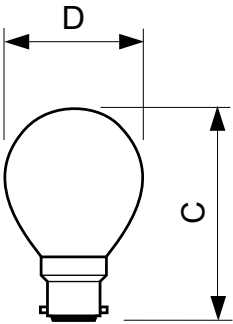

Standard Lustre P45 clear

Versions

B22, P45, CL

Dimensional drawing

Product	D	C (max)
230V 15W GLS CLEAR BAYONET CAP	45 mm	71.5 mm