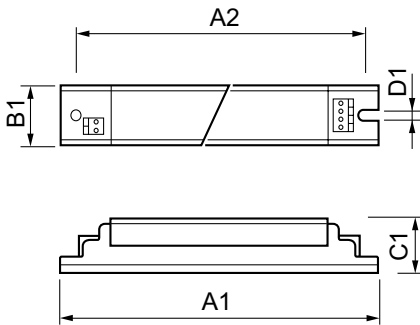

EB-T Electronic ballasts for TL5 lamps (India)

Versions

Dimensional drawing

| Product | D1 | C1 | A1 | A2 | B1 |
|-----------------|--------|---------|----------|----------|---------|
| EBT 228 TL5 240 | 4.2 mm | 29.0 mm | 258.0 mm | 244.0 mm | 30.0 mm |