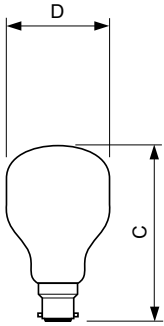

Versions

B22, T55, Soft White

Softone Standard T-shape

Dimensional drawing

Product

Softone 100W B22 230V T55 WH U 1CT/100

Softone 40W B22 230V T55 WH U 1CT/100

Softone 60W B22 230V T55 WH U 1CT/100