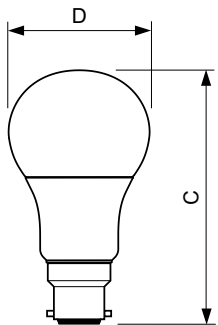

LEDLamps

Versions

Dimensional drawing

Product	D	C
LEDBulb 10.5-75W B22 3000K 230V A60AU/PF	60 mm	108 mm
LEDBulb 13-90W B22 3000K 230V A60 AU/PF	60 mm	108 mm

Product	D	C
LEDBulb 9.5-60W B22 3000K 230V A60 AU/PF	60 mm	108 mm
LEDBulb 6-32W B22 3000K 230V A60 AU/PF	60 mm	108 mm