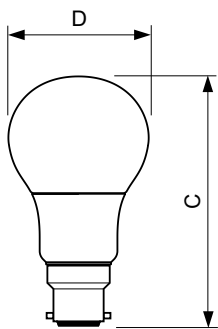

LEDLamps

Versions

Dimensional drawing

Product	D	C
LEDBulb 10.5-75W B22 3000K 230V A60AU/PF	60 mm	108 mm
LEDBulb 13-90W B22 3000K 230V A60 AU/PF	60 mm	108 mm

Product	D	C
LEDBulb 9.5-60W B22 3000K 230V A60 AU/PF	60 mm	108 mm
LEDBulb 6-32W B22 3000K 230V A60 AU/PF	60 mm	108 mm