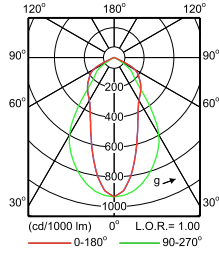

CoreLine Trunking

Polar Wide Diagrams

IFPS_LL120X 1xLED152S/830 NB-Polar Normal (separate)

IFPS_LL121X 1xLED76S/830 NB-Polar Normal (separate)

IFPS_LL121X 1xLED80S/840 NB-Polar Normal (separate)

IFPS_LL120X 1xLED152S/830 MB-Polar Normal (separate)