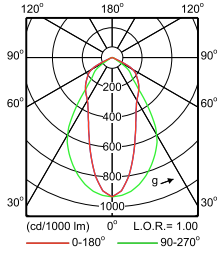

CoreLine Trunking

Polar Wide Diagrams

IFPS_LL120X 1xLED152S/830 NB-Polar Normal (separate)