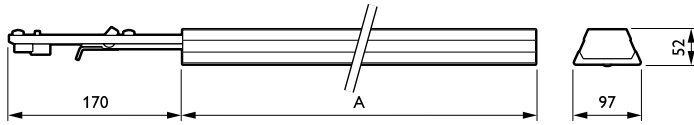

Versions

CoreLine trunking LL122X luminaire, half blind cover and half double lumen version

CoreLine trunking LL120X/LL121X luminaire, single lumen version, opal

CoreLine Trunking

CoreLine Trunking

Dimensional drawing