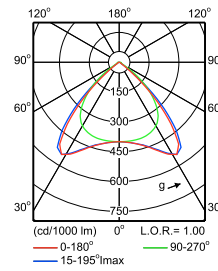

IFPS_LL121X 1xLED45S/840 WB-Polar Normal (separate)