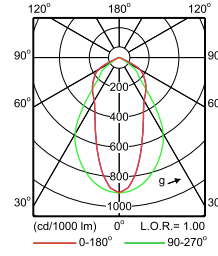

CoreLine Trunking

Polar Wide Diagrams

IFPS_LL120X 1xLED152S/830 NB-Polar Normal (separate)

IFPS_LL121X 1xLED76S/830 NB-Polar Normal (separate)

IFPS_LL121X 1xLED80S/840 NB-Polar Normal (separate)

IFPS_LL120X 1xLED152S/830 MB-Polar Normal (separate)