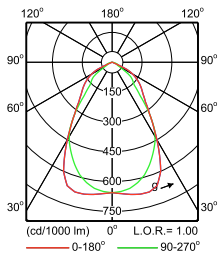

CoreLine Trunking

Polar Wide Diagrams

IFPS_LL120X 1xLED152S/830 NB-Polar Normal (separate)

IFPS_LL121X 1xLED76S/830 NB-Polar Normal (separate)

IFPS_LL121X 1xLED80S/840 NB-Polar Normal (separate)

IFPS_LL120X 1xLED152S/830 MB-Polar Normal (separate)