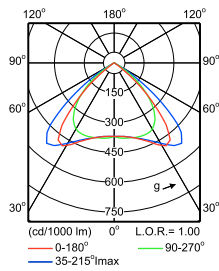

IFPS_LL120X 1xLED152S/830 WB-Polar Normal (separate)