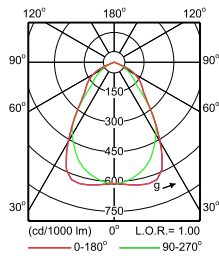

CoreLine Trunking

Polar Wide Diagrams

IFPS_LL120X 1xLED152S/830 NB-Polar Normal (separate)

IFPS_LL121X 1xLED76S/830 NB-Polar Normal (separate)

IFPS_LL121X 1xLED80S/840 NB-Polar Normal (separate)

IFPS_LL120X 1xLED152S/830 MB-Polar Normal (separate)