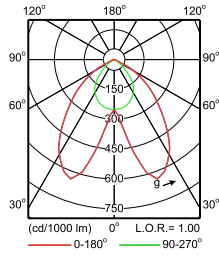

IFPS_LL120X 1xLED152S/830 DA20-Polar
Normal (separate)

CoreLine Trunking

Polar Wide Diagrams