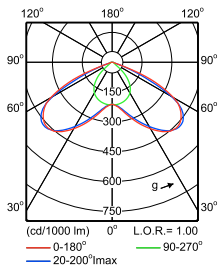

IFPS_LL121X 1xLED45S/840 DA20-Polar Normal (separate)

CoreLine Trunking

Polar Wide Diagrams

IFPS_LL121X 1xLED80S/840 DA20-Polar
 Normal (separate)

IFPS_LL120X 1xLED152S/830 DA20-Polar
 Normal (separate)

IFPS_LL120X 1xLED152S/830 VWB-Polar
 Normal (separate)