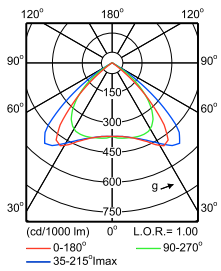

IFPS_LL121X 1xLED80S/840 WB-Polar Normal (separate)