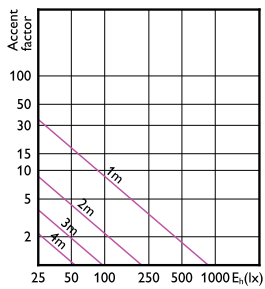

Classic LEDspotMV

Accent Diagrams

LED Lamps, CorePro LEDspotMV 4.6-50W GU10 PAR16 827 355lm 36D

CorePro LEDspotMV 50W GU10 830 36D CLA

LEDspot Classic 35W GU10 PAR16 827 127V 36D DIM

LEDspot Classic 50W GU10 PAR16 827 36D ND