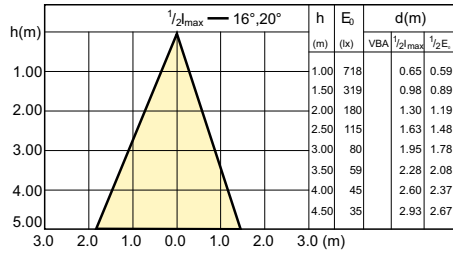

Beam Diagrams