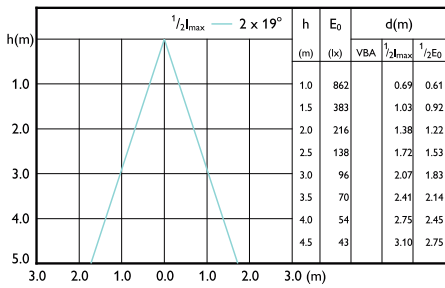

LEDspot Classic 50W GU10 PAR16 865 36D ND

Beam Diagrams

LED Lamps, CorePro LEDspotMV 4.6-50W GU10 PAR16 827 355lm 36D

CorePro LEDspotMV 50W GU10 830 36D CLA

LEDspot Classic 35W GU10 PAR16 827 127V 36D DIM