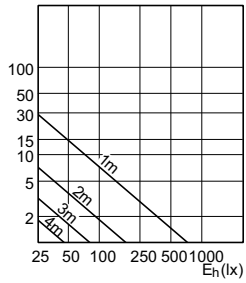

Accent Diagrams

LED Lamps, CorePro LEDspotMV 4.6-50W GU10 PAR16 827 355lm 36D