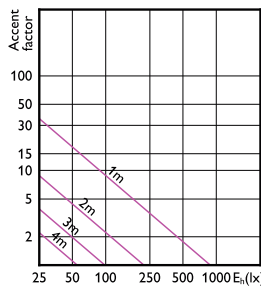

Classic LEDspotMV

Accent Diagrams

LED Lamps, CorePro LEDspotMV 4.6-50W GU10 PAR16 827 355lm 36D

CorePro LEDspotMV 50W GU10 830 36D CLA

LEDspot Classic 35W GU10 PAR16 827 127V 36D DIM

LEDspot Classic 50W GU10 PAR16 827 36D ND