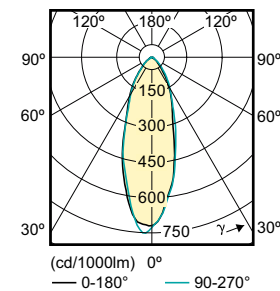

Order Code	Full Product Name	Nominal Lifetime (Nom)
929001911811	LEDClassic 35W GU10 2700K 220V 36D D	25000 h
929001911911	LEDClassic 50W GU10 827 100-240V 36D ND	25000 h
929001912011	LEDClassic 50W GU10 865 100-240V 36D ND	25000 h

Light Technical

Order Code	Full Product Name	Correlated Color			Luminous Intensity (Nom)
		Color Code	Temperature (Nom)	Luminous Flux (Nom)	
929001215208	Essential LED 4.6-50W GU10 827 36D	827	2700 K	395 lm	700 cd
929001218108	Essential LED 4.6-50W GU10 830 36D	830	3000 K	410 lm	740 cd
929001911711	LEDClassic 35W GU10 2700K 127V 36D D	827	2700 K	350 lm	600 cd

Order Code	Full Product Name	Correlated Color			Luminous Intensity (Nom)
		Color Code	Temperature (Nom)	Luminous Flux (Nom)	
929001911811	LEDClassic 35W GU10 2700K 220V 36D D	827	2700 K	350 lm	600 cd
929001911911	LEDClassic 50W GU10 827 100-240V 36D ND	827	2700 K	525 lm	800 cd
929001912011	LEDClassic 50W GU10 865 100-240V 36D ND	865	6500 K	525 lm	800 cd

Temperature

Order Code	Full Product Name	T-Case Maximum (Nom)
929001215208	Essential LED 4.6-50W GU10 827 36D	78 °C
929001218108	Essential LED 4.6-50W GU10 830 36D	85 °C
929001911711	LEDClassic 35W GU10 2700K 127V 36D D	85 °C
929001911811	LEDClassic 35W GU10 2700K 220V 36D D	85 °C
929001911911	LEDClassic 50W GU10 827 100-240V 36D ND	75 °C
929001912011	LEDClassic 50W GU10 865 100-240V 36D ND	75 °C