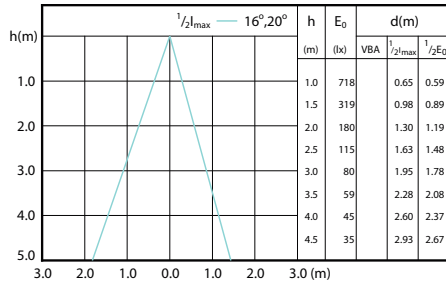

CorePro LEDspotMV 50W GU10 830 36D CLA