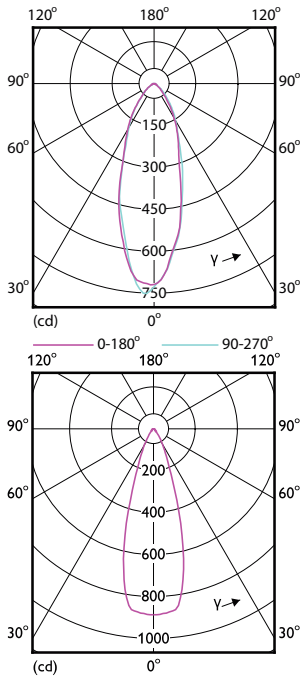

Classic LEDspotMV