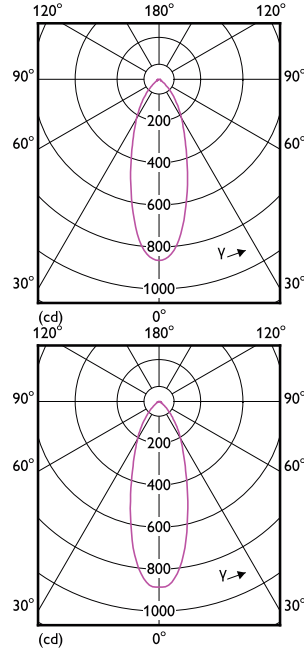

Classic LEDspotMV