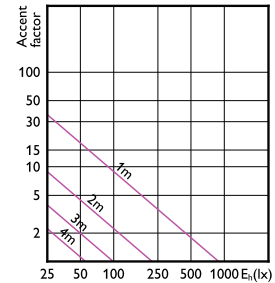

Classic LEDspotMV

Accent Diagrams

LED Lamps, CorePro LEDspotMV 4.6-50W GU10 PAR16 827 355lm 36D

CorePro LEDspotMV 50W GU10 830 36D CLA

LEDspot Classic 35W GU10 PAR16 827 127V 36D DIM

LEDspot Classic 50W GU10 PAR16 827 36D ND