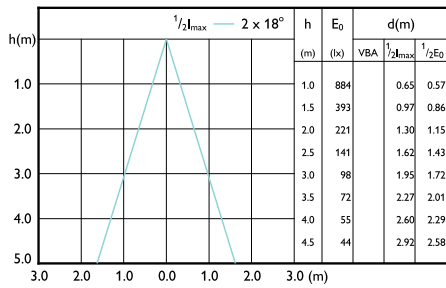

LEDspot Classic 50W GU10 PAR16 865 36D ND