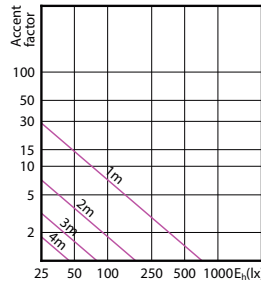

CorePro LEDspotMV 50W GU10 830 36D CLA