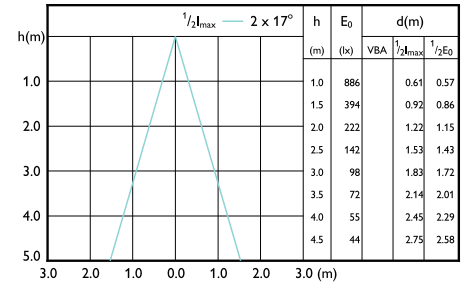

LEDspot Classic 50W GU10 PAR16 865 36D ND

Beam Diagrams

LED Lamps, CorePro LEDspotMV 4.6-50W GU10 PAR16 827 355lm 36D

CorePro LEDspotMV 50W GU10 830 36D CLA

LEDspot Classic 35W GU10 PAR16 827 127V 36D DIM