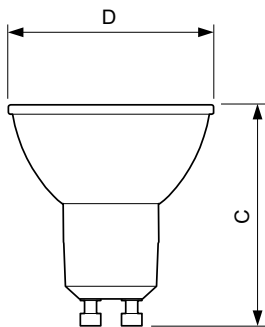

Classic LEDspotMV

Versions

Disegno tecnico

| Product | D | C |
|--|-------|-------|
| CorePro LEDspot 4-35W GU10 827 36D DIM | 50 mm | 53 mm |
| CorePro LEDspot 5-50W GU10 827 36D DIM | 50 mm | 53 mm |
| Essential LED 4.6-50W GU10 827 36D | 50 mm | 54 mm |
| Essential LED 4.6-50W GU10 830 36D | 50 mm | 54 mm |