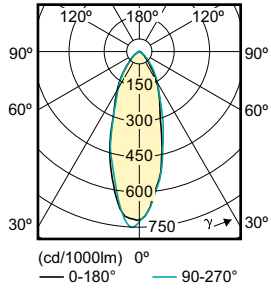

Classic LEDspotMV

Accent Diagrams