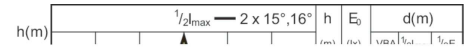

LEDspotMV 35W-50W GU10 827 36D D