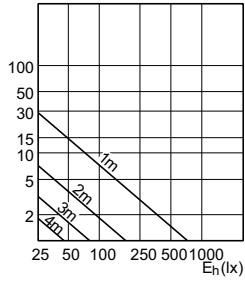

LED Lamps, CorePro LEDspotMV 4.6-50W GU10 PAR16 827 355lm 36D