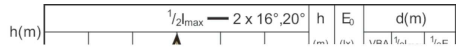

LED Lamps, CorePro LEDspotMV 4.6-50W GU10 PAR16 827 355lm 36D

CorePro LEDspotMV 50W GU10 830 36D CLA

LEDspotMV 35W-50W GU10 827 36D D

Classic LEDspotMV

Beam Diagrams

LEDspotMV 5.5W-50W GU10 827 36D