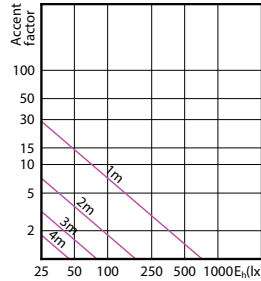

CorePro LEDspotMV 50W GU10 830 36D CLA

LEDspotMV 35W-50W GU10 827 36D D