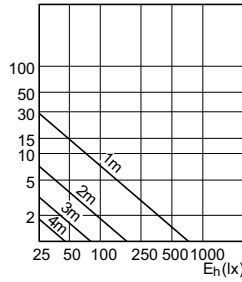

Classic LEDspotMV

Accent Diagrams

LED Lamps, CorePro LEDspotMV 4.6-50W GU10 PAR16 827 355lm 36D

CorePro LEDspotMV 50W GU10 830 36D CLA

LEDspotMV 35W-50W GU10 827 36D D

LEDspotMV 5.5W-50W GU10 827 36D

Beam Diagrams