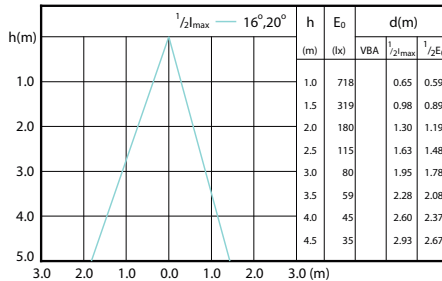

CorePro LEDspotMV 50W GU10 830 36D CLA

LEDspotMV 35W-50W GU10 827 36D D