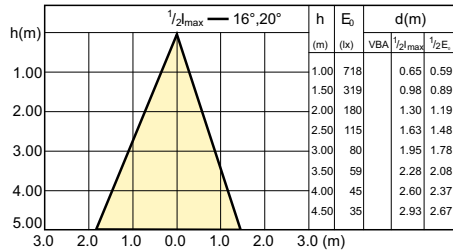

Classic LEDspotMV

Accent Diagrams

LED Lamps, CorePro LEDspotMV 4.6-50W GU10 PAR16 827 355lm 36D

CorePro LEDspotMV 50W GU10 830 36D CLA

LEDspotMV 35W-50W GU10 827 36D D

LEDspotMV 5.5W-50W GU10 827 36D

Beam Diagrams